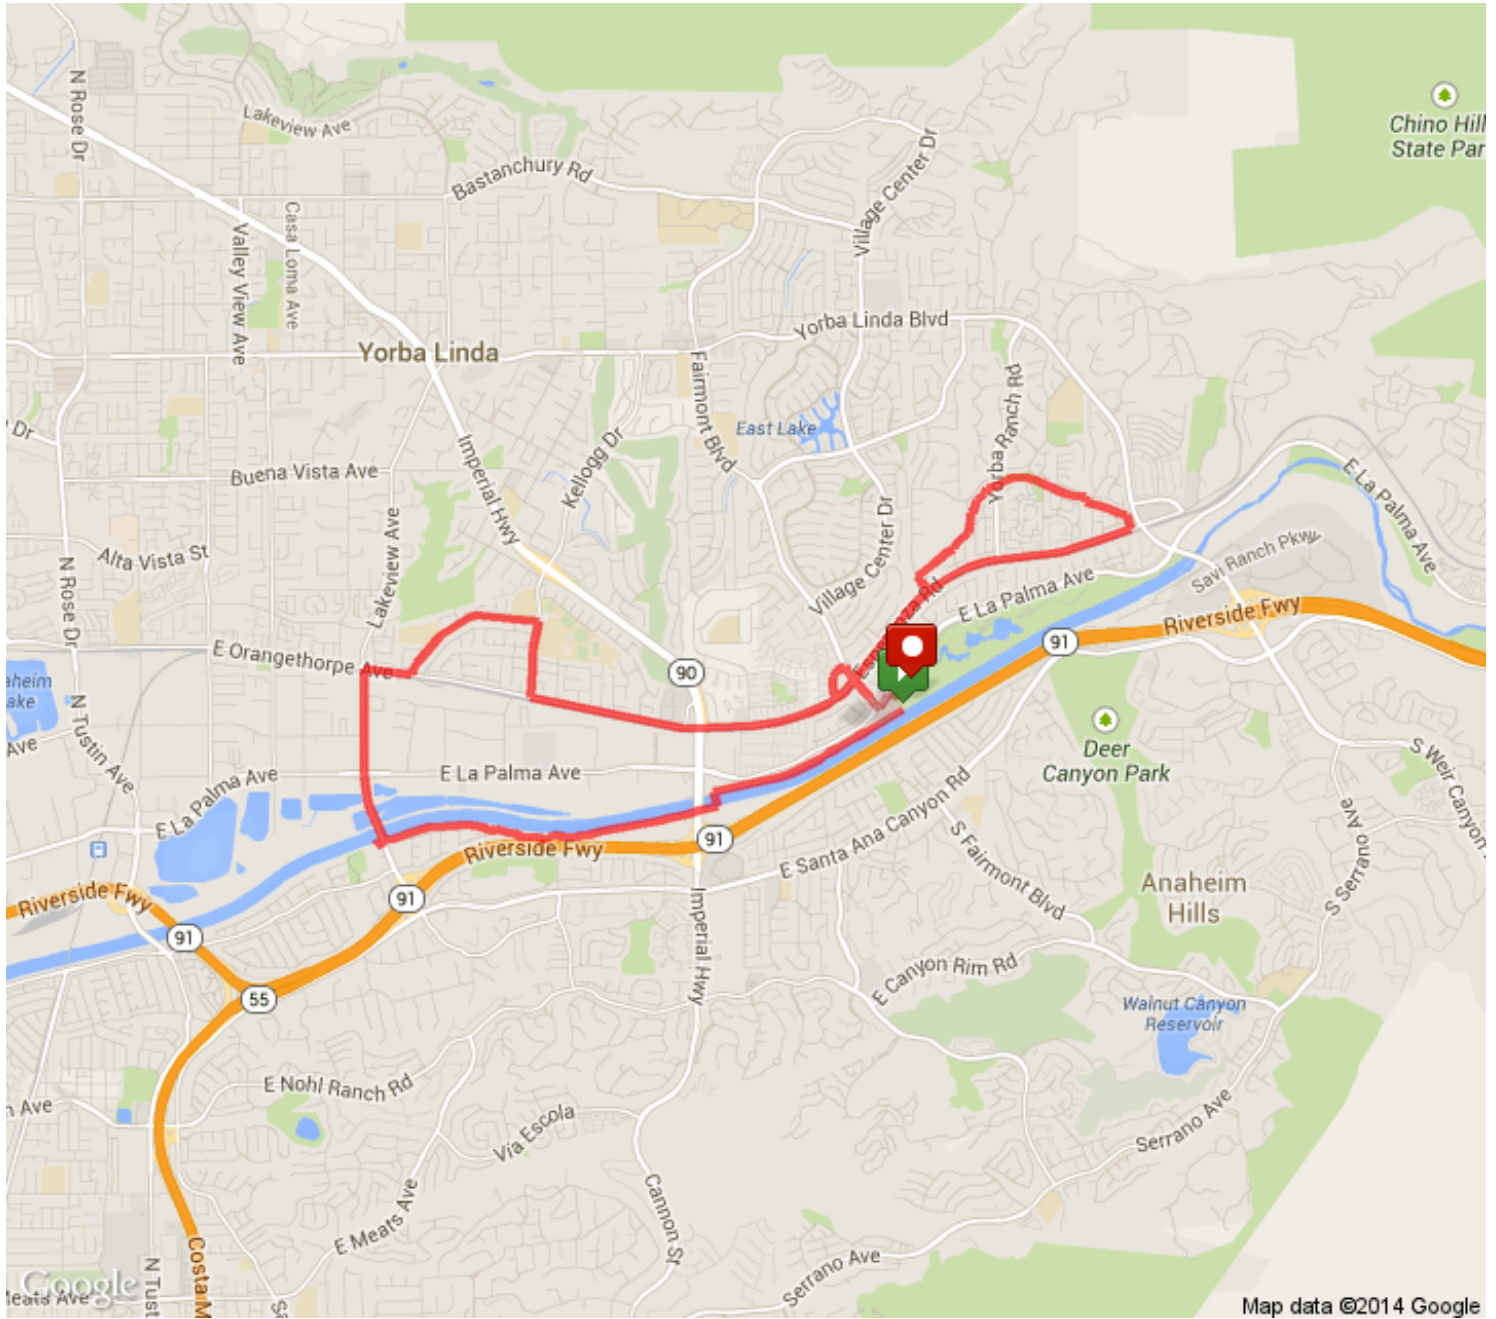

Allison's Run
Distance: 11.01 mi
Elevation: 200.87 ft {Max: 392.42 ft}

mapmyrun

 Head southwest on Santa Ana River Trail	0 mi (+1 mi)
 Head south on Santa Ana River Trail toward Flood Control Access Road	1 mi (+0.07 mi)
 Head west on Santa Ana River Trail	1.07 mi (+1.61 mi)
 Slight right to stay on Santa Ana River Trail	2.68 mi (+0.05 mi)
 Head west on Santa Ana River Trail	2.72 mi (+0.05 mi)
 Sharp left to stay on Santa Ana River Trail	2.77 mi (+0.04 mi)
 Turn left onto N Lakeview Ave	2.81 mi (+0.79 mi)
 Slight right onto S Lakeview Ave	3.6 mi (+0.06 mi)
 Head east on E Orangethorpe Ave toward N Bubach St	3.66 mi (+0.23 mi)
 Head north on N Glenview Ave toward E Tanglewood Ave	3.9 mi (+0.73 mi)
 Turn left onto Kellogg Dr	4.63 mi (+0 mi)
 Head south on Kellogg Dr toward E Glenview Ave	4.63 mi (+0.36 mi)
 Head south on Kellogg Dr toward E Orangethorpe Ave	5 mi (+0 mi)
 Turn left onto E Orangethorpe Ave	5 mi (+0.81 mi)
 Continue onto Esperanza Rd	5.8 mi (+0.23 mi)
 Slight right to stay on Esperanza Rd	6.03 mi (+0.49 mi)
 Slight right to stay on Esperanza Rd	6.53 mi (+0.65 mi)
 Head northwest on Paseo Del Prado toward Calle Bella	7.18 mi (+0.09 mi)
 Head northeast on Bike/Horse Trail	7.27 mi (+0.04 mi)
 Head northeast on Bike/Horse Trail	7.31 mi (+0.06 mi)
 Head northeast on Bike/Horse Trail	7.37 mi (+0.08 mi)
 Head northeast on Bike/Horse Trail	7.44 mi (+0.06 mi)
 Head northeast on Bike/Horse Trail	7.5 mi (+0.2 mi)