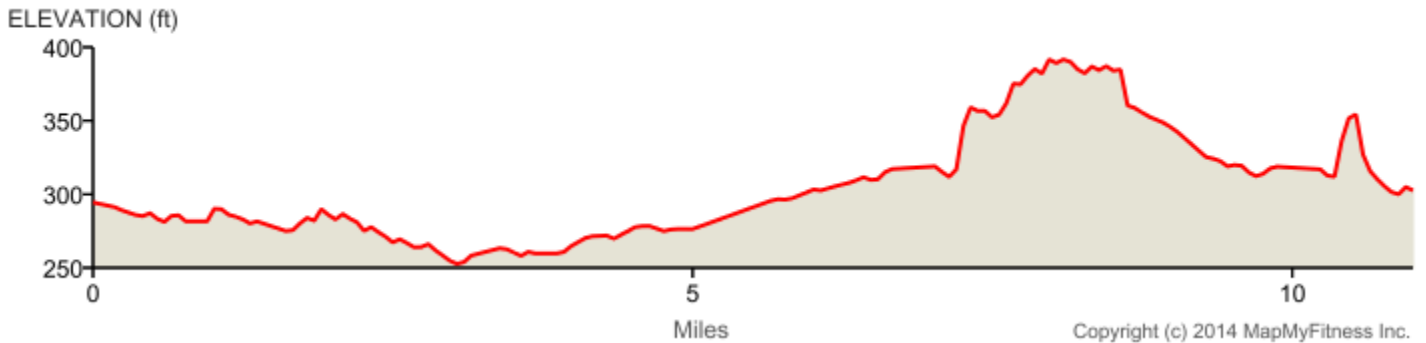

Allison's Run
Distance: 11.01 mi
Elevation: 200.87 ft {Max: 392.42 ft}

mapmyrun

 Head southwest on Santa Ana River Trail	0 mi (+1 mi)
 Head south on Santa Ana River Trail toward Flood Control Access Road	1 mi (+0.07 mi)
 Head west on Santa Ana River Trail	1.07 mi (+1.61 mi)
 Slight right to stay on Santa Ana River Trail	2.68 mi (+0.05 mi)
 Head west on Santa Ana River Trail	2.72 mi (+0.05 mi)
 Sharp left to stay on Santa Ana River Trail	2.77 mi (+0.04 mi)
 Turn left onto N Lakeview Ave	2.81 mi (+0.79 mi)
 Slight right onto S Lakeview Ave	3.6 mi (+0.06 mi)
 Head east on E Orangethorpe Ave toward N Bubach St	3.66 mi (+0.23 mi)
 Head north on N Glenview Ave toward E Tanglewood Ave	3.9 mi (+0.73 mi)
 Turn left onto Kellogg Dr	4.63 mi (+0 mi)
 Head south on Kellogg Dr toward E Glenview Ave	4.63 mi (+0.36 mi)
 Head south on Kellogg Dr toward E Orangethorpe Ave	5 mi (+0 mi)
 Turn left onto E Orangethorpe Ave	5 mi (+0.81 mi)
 Continue onto Esperanza Rd	5.8 mi (+0.23 mi)
 Slight right to stay on Esperanza Rd	6.03 mi (+0.49 mi)
 Slight right to stay on Esperanza Rd	6.53 mi (+0.65 mi)
 Head northwest on Paseo Del Prado toward Calle Bella	7.18 mi (+0.09 mi)
 Head northeast on Bike/Horse Trail	7.27 mi (+0.04 mi)
 Head northeast on Bike/Horse Trail	7.31 mi (+0.06 mi)
 Head northeast on Bike/Horse Trail	7.37 mi (+0.08 mi)
 Head northeast on Bike/Horse Trail	7.44 mi (+0.06 mi)
 Head northeast on Bike/Horse Trail	7.5 mi (+0.2 mi)