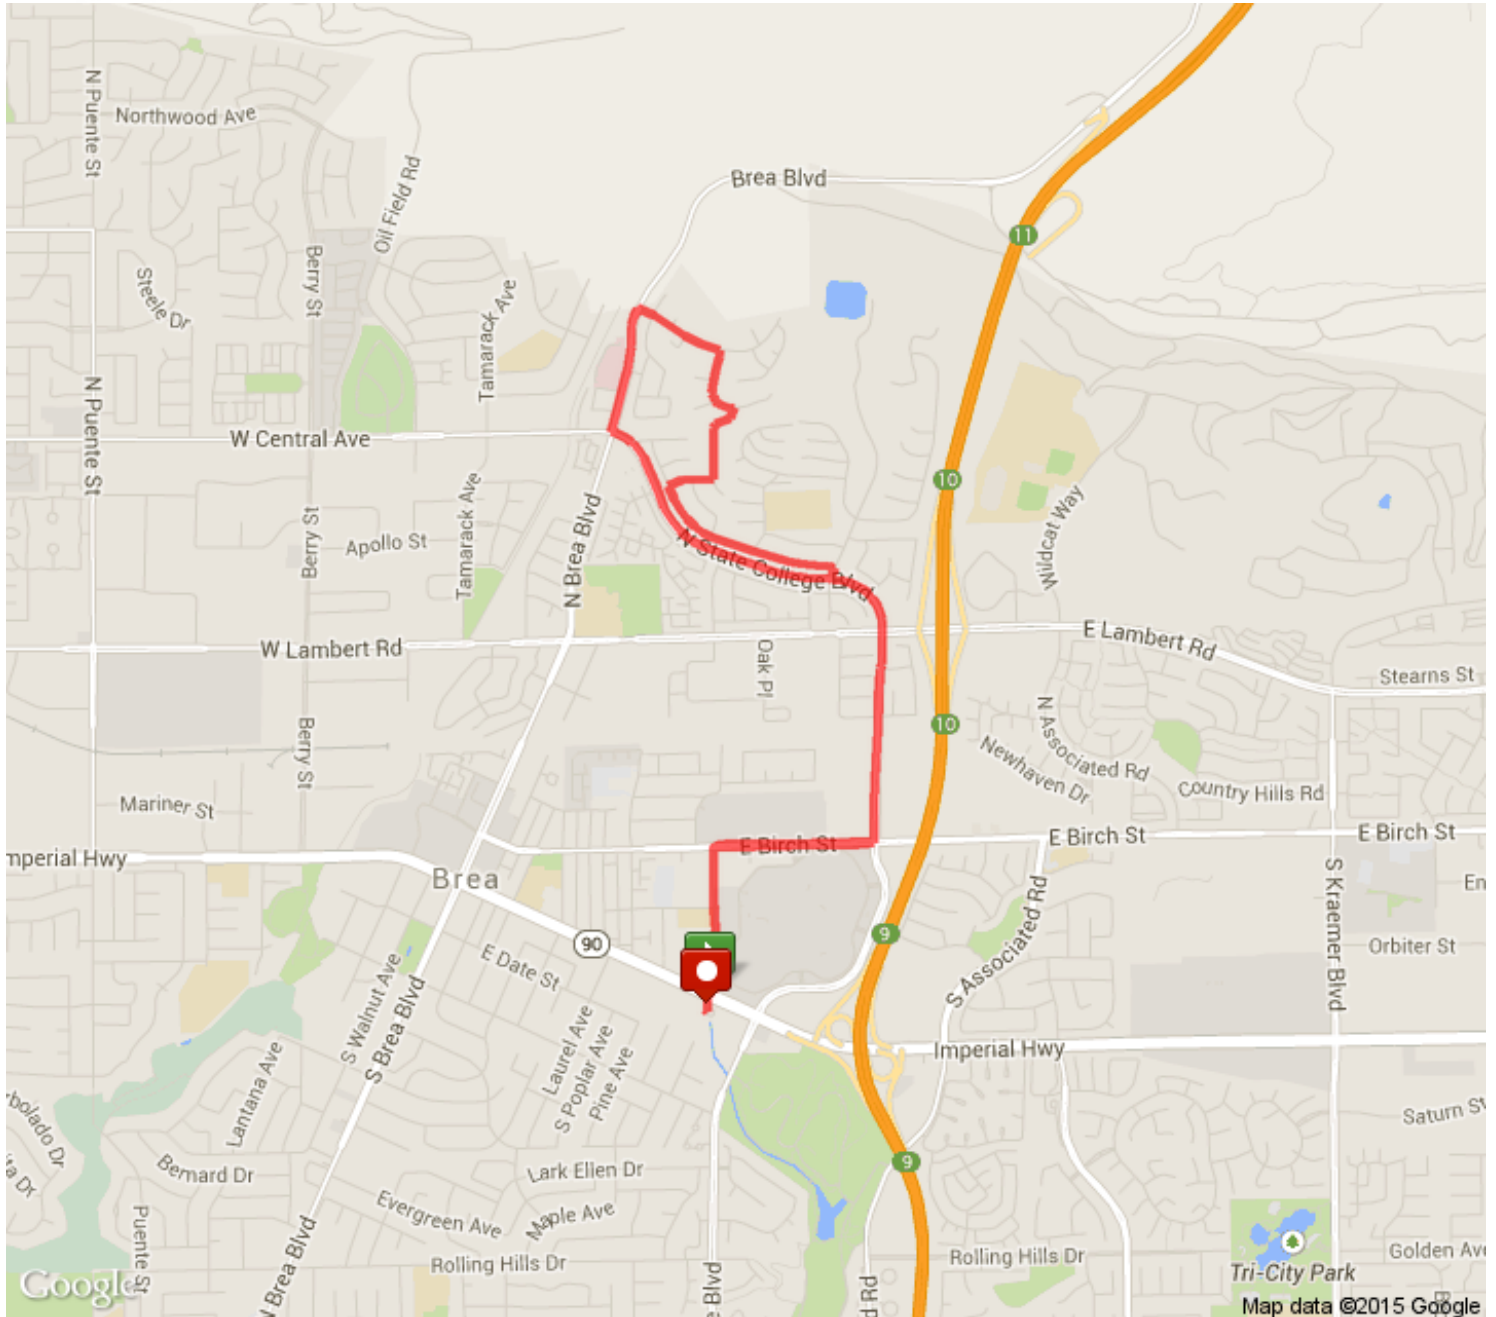

Bethany's Run
Distance: 5.14 mi
Elevation: 271.67 ft (Max: 540.42 ft)

mapmyrun

	Head southeast on CA-90 W toward S Randolph Ave	0 mi (+0.01 mi)
	Turn left onto S Randolph Ave	0.01 mi (+0.35 mi)
	Head north on S Randolph Ave toward E Birch St	0.36 mi (+0.01 mi)
	Turn right onto E Birch St Destination will be on the left	0.36 mi (+0.37 mi)
	Head east on E Birch St toward S State College Blvd	0.74 mi (+0.01 mi)
	Turn left onto S State College Blvd	0.75 mi (+1.38 mi)
	Head west on W Central Ave/N State College Blvd toward N Brea Blvd	2.13 mi (+0 mi)
	Turn right onto N Brea Blvd Destination will be on the right	2.13 mi (+0.3 mi)
	Head northeast on N Brea Blvd toward Canyon Country Rd	2.43 mi (+0.01 mi)
	Turn right onto Canyon Country Rd	2.44 mi (+0.22 mi)
	Head east on Canyon Country Rd toward Stone Canyon Way	2.66 mi (+0 mi)
	Turn right onto Stone Canyon Way	2.66 mi (+0.17 mi)
	Turn right onto Driftwood Ave	2.84 mi (+0 mi)
	Head south on Driftwood Ave toward Skywood St	2.84 mi (+0.19 mi)
	Head west on Skywood St toward Cliffwood Ave	3.03 mi (+0.11 mi)
	Head south on Buttonwood Dr toward Cliffwood Ave	3.14 mi (+0.46 mi)
	Head east on Buttonwood Dr toward Balsa Ave	3.6 mi (+0 mi)
	Turn right onto Balsa Ave	3.61 mi (+0.03 mi)
	Turn left onto N State College Blvd Destination will be on the right	3.64 mi (+0.2 mi)
	Head south on N State College Blvd toward E Lambert Rd	3.84 mi (+0.51 mi)
	Head south on S State College Blvd toward E Birch St	4.34 mi (+0 mi)
	Turn right onto E Birch St Destination will be on the right	4.35 mi (+0.39 mi)

 Head east on E Birch St toward S Randolph Ave	4.74 mi (+0.01 mi)
 Turn right onto S Randolph Ave Destination will be on the right	4.74 mi (+0.38 mi)
 Head south on S Randolph Ave	5.12 mi (+0.02 mi)
 Turn right Destination will be on the left	5.14 mi (+0 mi)
 Destination	5.14 mi (+0 mi)

MapMyRun • <http://mapmyrun.com/routes/view/629383304>