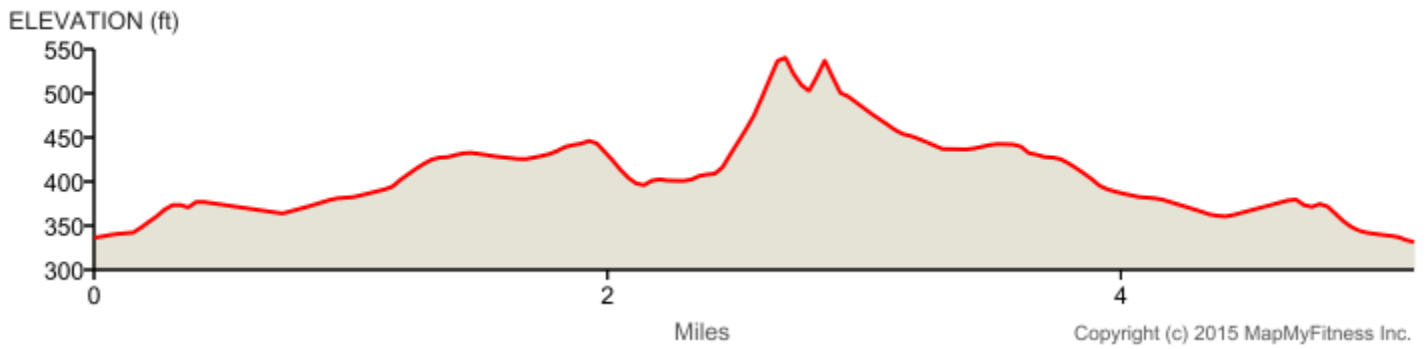

Bethany's Run
Distance: 5.14 mi
Elevation: 271.67 ft (Max: 540.42 ft)

mapmyrun

	Head southeast on CA-90 W toward S Randolph Ave	0 mi (+0.01 mi)
	Turn left onto S Randolph Ave	0.01 mi (+0.35 mi)
	Head north on S Randolph Ave toward E Birch St	0.36 mi (+0.01 mi)
	Turn right onto E Birch St Destination will be on the left	0.36 mi (+0.37 mi)
	Head east on E Birch St toward S State College Blvd	0.74 mi (+0.01 mi)
	Turn left onto S State College Blvd	0.75 mi (+1.38 mi)
	Head west on W Central Ave/N State College Blvd toward N Brea Blvd	2.13 mi (+0 mi)
	Turn right onto N Brea Blvd Destination will be on the right	2.13 mi (+0.3 mi)
	Head northeast on N Brea Blvd toward Canyon Country Rd	2.43 mi (+0.01 mi)
	Turn right onto Canyon Country Rd	2.44 mi (+0.22 mi)
	Head east on Canyon Country Rd toward Stone Canyon Way	2.66 mi (+0 mi)
	Turn right onto Stone Canyon Way	2.66 mi (+0.17 mi)
	Turn right onto Driftwood Ave	2.84 mi (+0 mi)
	Head south on Driftwood Ave toward Skywood St	2.84 mi (+0.19 mi)
	Head west on Skywood St toward Cliffwood Ave	3.03 mi (+0.11 mi)
	Head south on Buttonwood Dr toward Cliffwood Ave	3.14 mi (+0.46 mi)
	Head east on Buttonwood Dr toward Balsa Ave	3.6 mi (+0 mi)
	Turn right onto Balsa Ave	3.61 mi (+0.03 mi)
	Turn left onto N State College Blvd Destination will be on the right	3.64 mi (+0.2 mi)
	Head south on N State College Blvd toward E Lambert Rd	3.84 mi (+0.51 mi)
	Head south on S State College Blvd toward E Birch St	4.34 mi (+0 mi)
	Turn right onto E Birch St Destination will be on the right	4.35 mi (+0.39 mi)

 Head east on E Birch St toward S Randolph Ave	4.74 mi (+0.01 mi)
 Turn right onto S Randolph Ave Destination will be on the right	4.74 mi (+0.38 mi)
 Head south on S Randolph Ave	5.12 mi (+0.02 mi)
 Turn right Destination will be on the left	5.14 mi (+0 mi)
 Destination	5.14 mi (+0 mi)