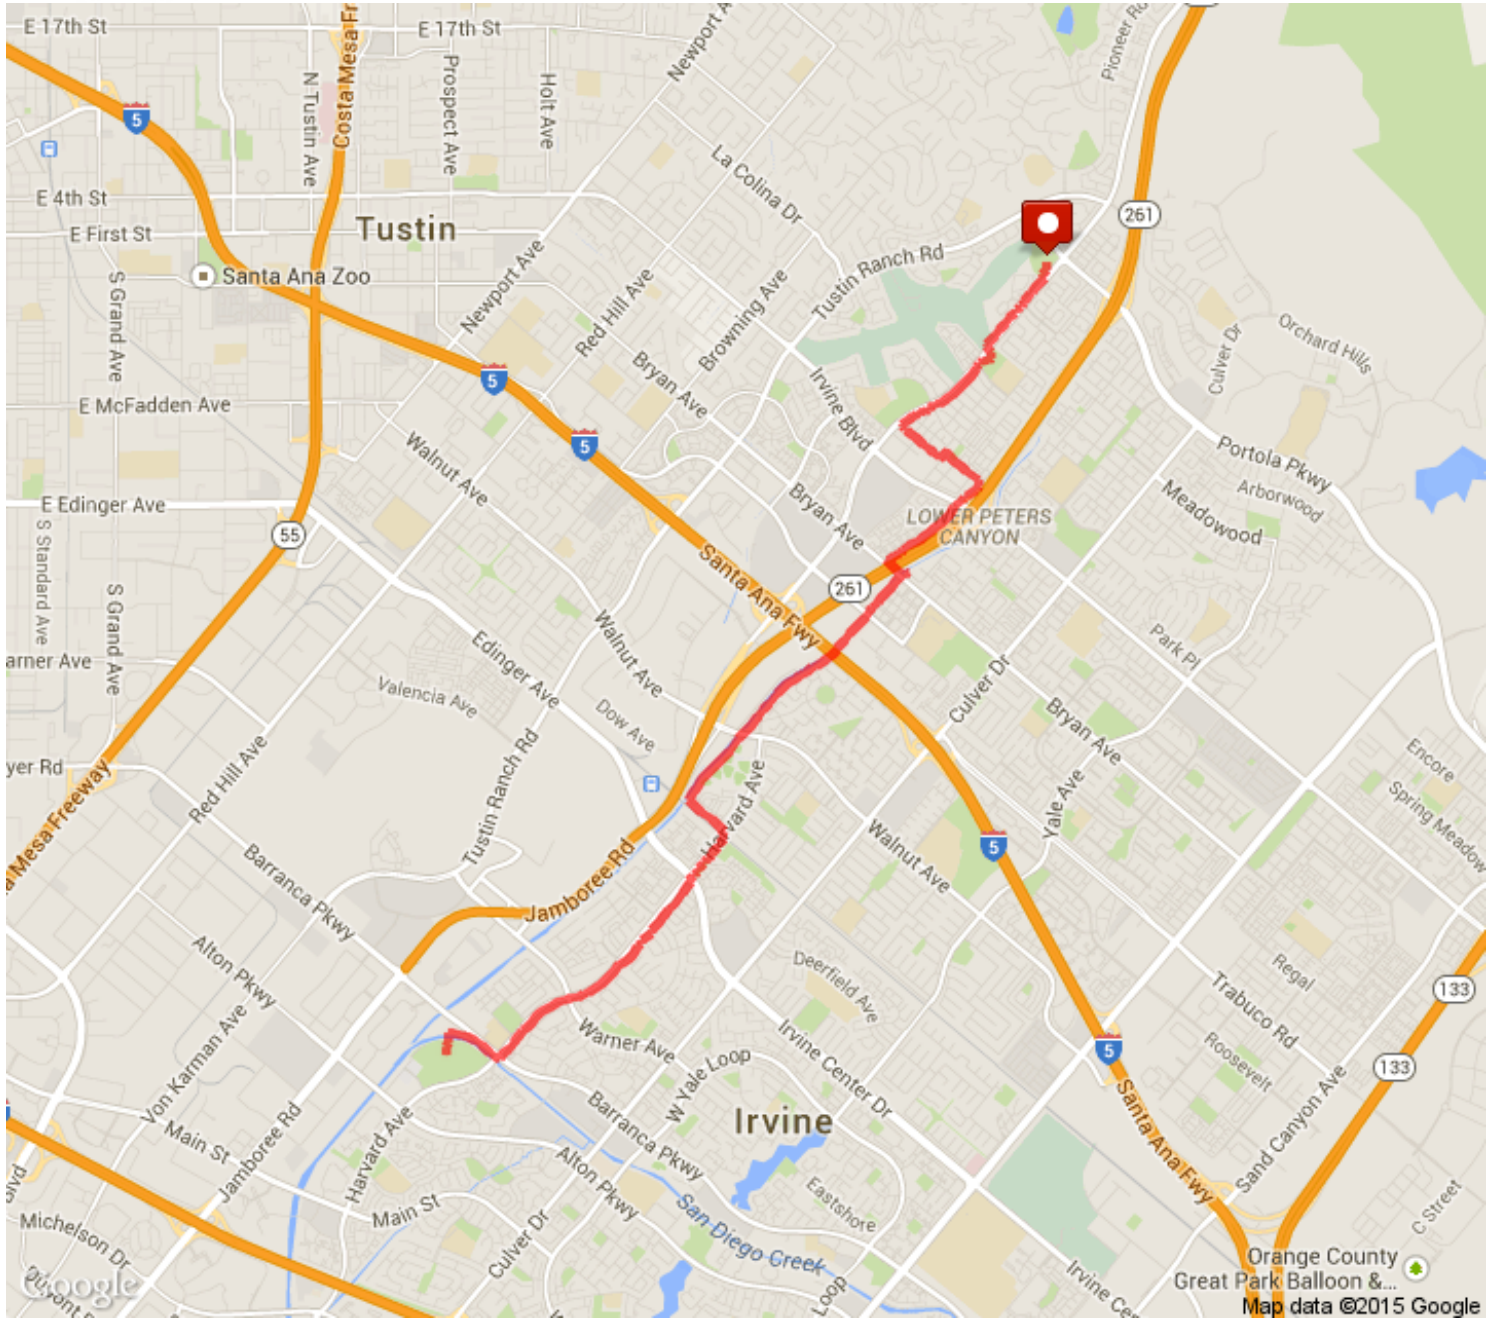

Citrus Ranch Run
Distance: 12.36 mi
Elevation: 206.99 ft (Max: 223.13 ft)

mapmyrun

ELEVATION (ft)

Miles

Copyright (c) 2015 MapMyFitness Inc.

Loading Notes

MapMyRun • <http://mapmyrun.com/routes/view/696869551>