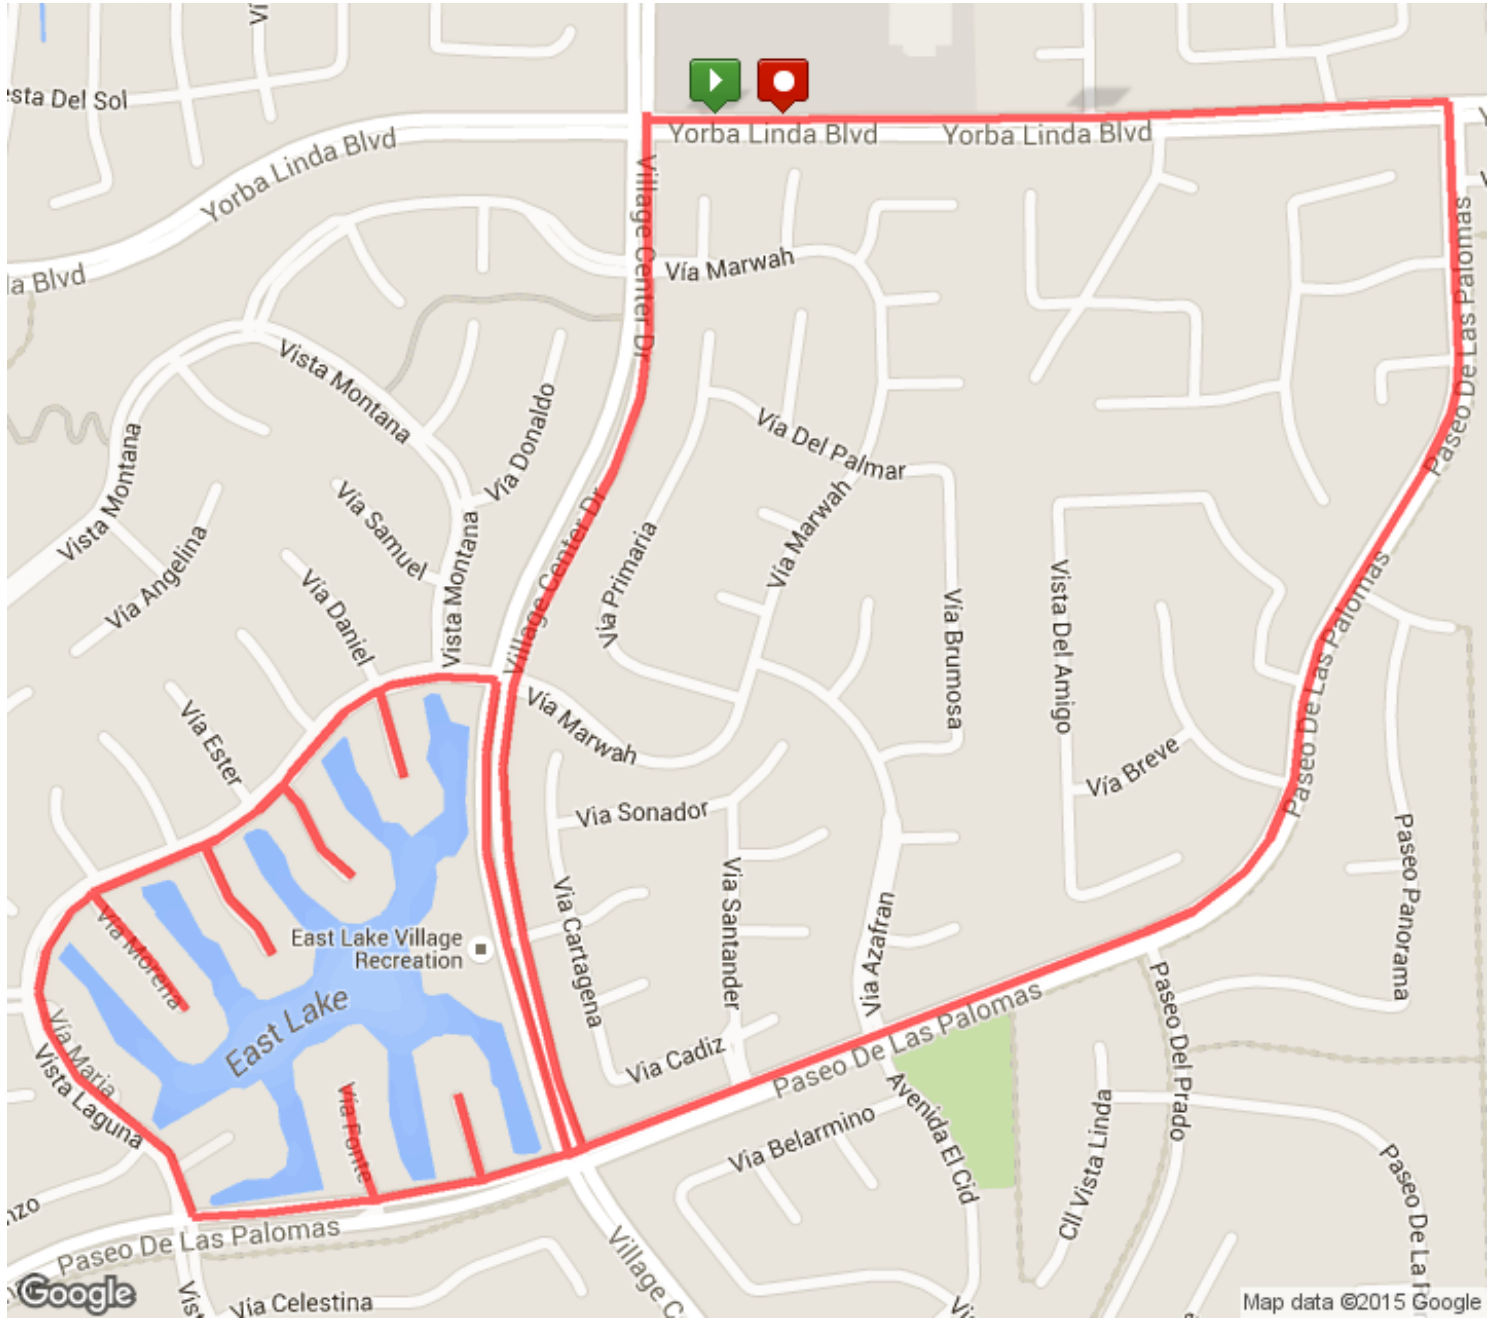

# East Lake Christmas Lights Run

Distance: 4.0 mi

Elevation: 99.15 ft (Max: 580.48 ft)

mapmyrun

ELEVATION (ft)

Copyright (c) 2015 MapMyFitness Inc.

	Head east on Yorba Linda Blvd toward Ave De Las Estrell	0 mi (+0.44 mi)
	Head east on Yorba Linda Blvd toward Paseo De Las Palomas	0.44 mi (+0 mi)
	Turn right onto Paseo De Las Palomas	0.44 mi (+0.98 mi)
	Head west on Paseo De Las Palomas toward Vista Laguna	1.42 mi (+0.1 mi)
	Turn right onto Vista Laguna	1.53 mi (+0 mi)
	Head east on Vista Laguna toward Vista Montana	1.85 mi (+0.06 mi)
	Head east on Vista Laguna toward Village Center Dr	2.96 mi (+0 mi)
	Turn right onto Village Center Dr	2.96 mi (+0.29 mi)
	Turn right onto Paseo De Las Palomas	3.25 mi (+0 mi)
	Head east on Paseo De Las Palomas toward Village Center Dr	3.25 mi (+0.01 mi)
	Head west on Paseo De Las Palomas toward Village Center Dr	3.27 mi (+0 mi)
	Turn right onto Village Center Dr	3.27 mi (+0.64 mi)
	Head south on Village Center Dr toward Yorba Linda Blvd	3.91 mi (+0 mi)
	Turn left onto Yorba Linda Blvd	3.92 mi (+0.07 mi)
	Head east on Yorba Linda Blvd	3.99 mi (+0.01 mi)
	Destination	4 mi (+0 mi)