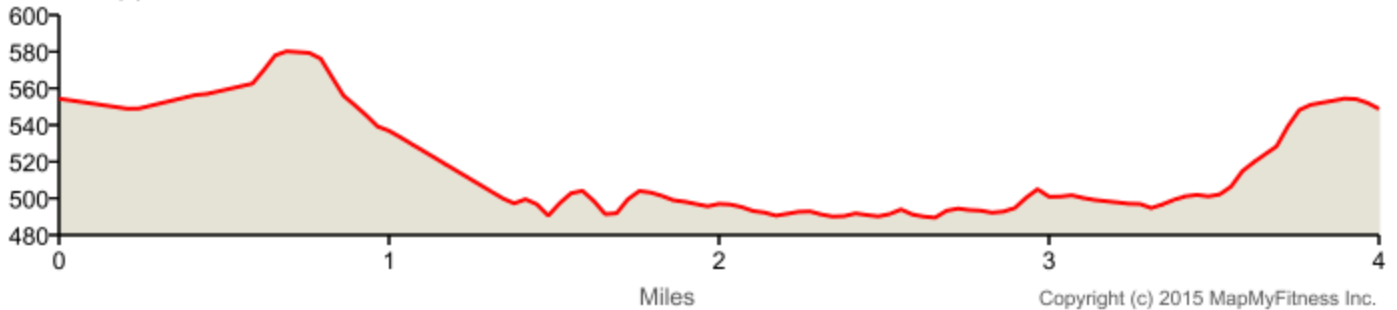

# East Lake Christmas Lights Run

Distance: 4.0 mi

Elevation: 99.15 ft (Max: 580.48 ft)

mapmyrun

ELEVATION (ft)

Copyright (c) 2015 MapMyFitness Inc.

	Head east on Yorba Linda Blvd toward Ave De Las Estrell	0 mi (+0.44 mi)
	Head east on Yorba Linda Blvd toward Paseo De Las Palomas	0.44 mi (+0 mi)
	Turn right onto Paseo De Las Palomas	0.44 mi (+0.98 mi)
	Head west on Paseo De Las Palomas toward Vista Laguna	1.42 mi (+0.1 mi)
	Turn right onto Vista Laguna	1.53 mi (+0 mi)
	Head east on Vista Laguna toward Vista Montana	1.85 mi (+0.06 mi)
	Head east on Vista Laguna toward Village Center Dr	2.96 mi (+0 mi)
	Turn right onto Village Center Dr	2.96 mi (+0.29 mi)
	Turn right onto Paseo De Las Palomas	3.25 mi (+0 mi)
	Head east on Paseo De Las Palomas toward Village Center Dr	3.25 mi (+0.01 mi)
	Head west on Paseo De Las Palomas toward Village Center Dr	3.27 mi (+0 mi)
	Turn right onto Village Center Dr	3.27 mi (+0.64 mi)
	Head south on Village Center Dr toward Yorba Linda Blvd	3.91 mi (+0 mi)
	Turn left onto Yorba Linda Blvd	3.92 mi (+0.07 mi)
	Head east on Yorba Linda Blvd	3.99 mi (+0.01 mi)
	Destination	4 mi (+0 mi)