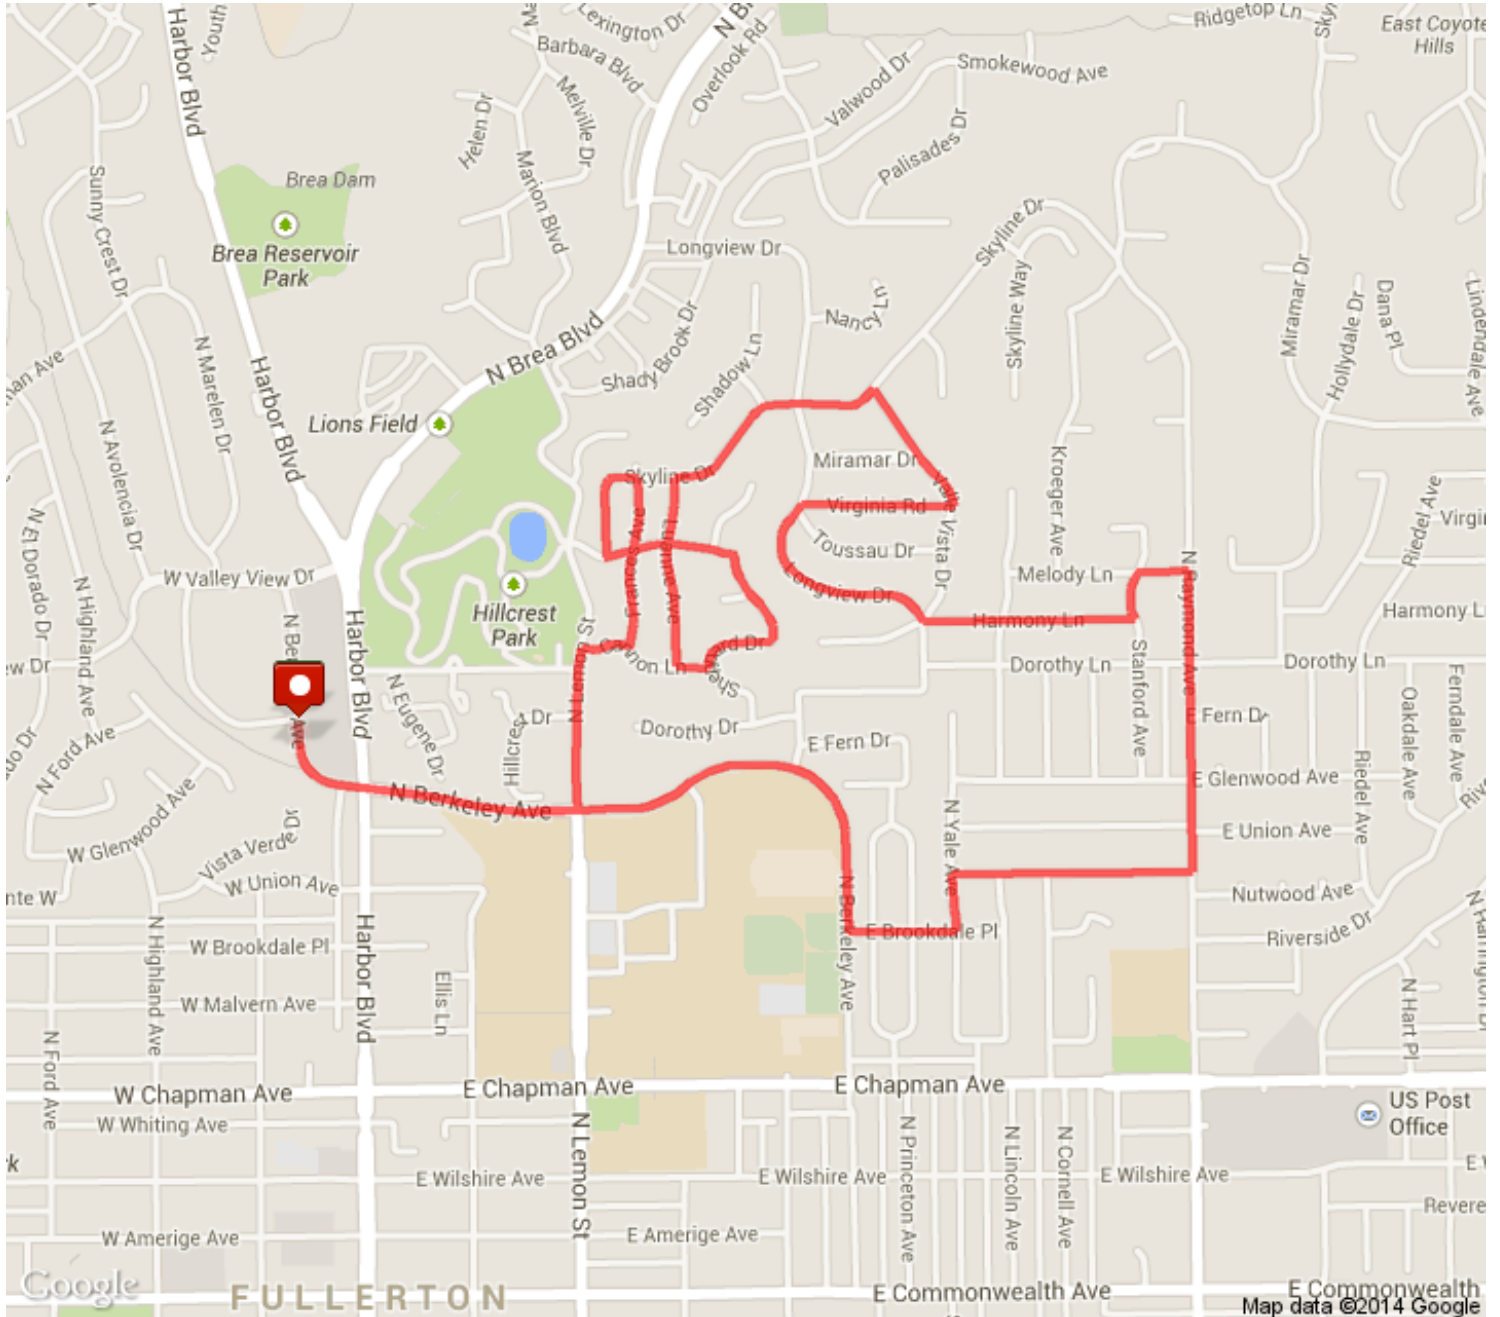

Fullerton Neighborhood Run #3

Distance: 4.62 mi

Elevation: 256.06 ft} (Max: 364.44 ft)

mapmyrun

ELEVATION (ft)

Copyright (c) 2014 MapMyFitness Inc.

	Head south on N Berkeley Ave toward Juanita Cooke Greenbelt Trail	0 mi (+0.13 mi)
	Head east on N Berkeley Ave toward N Lemon St	0.13 mi (+0.26 mi)
	Turn right onto N Lemon St Destination will be on the left	0.39 mi (+0 mi)
	Head north on N Lemon St toward N Berkeley Ave	0.39 mi (+0.2 mi)
	Head east on Cannon Ln toward Frances Ave	0.59 mi (+0.06 mi)
	Head southeast on Cannon Ln toward Frances Ave	0.65 mi (+0 mi)
	Turn left onto Frances Ave	0.65 mi (+0.21 mi)
	Head west on Skyline Dr toward Virginia Rd	0.86 mi (+0.03 mi)
	Head southwest on Skyline Dr toward Virginia Rd	0.89 mi (+0.1 mi)
	Turn right onto Virginia Rd	0.99 mi (+0 mi)
	Head east on Virginia Rd toward Skyline Dr	0.99 mi (+0.13 mi)
	Continue straight onto Sheppard Dr	1.13 mi (+0.02 mi)
	Head south on Sheppard Dr toward Harmony Pl	1.15 mi (+0.12 mi)
	Head west on Sheppard Dr toward Cannon Ln	1.27 mi (+0.09 mi)
	Turn right onto Cannon Ln	1.36 mi (+0 mi)
	Head west on Cannon Ln toward Luanne Ave	1.36 mi (+0.03 mi)
	Head north on Luanne Ave toward Virginia Rd	1.4 mi (+0.23 mi)
	Head east on Skyline Dr toward Sheppard Dr	1.63 mi (+0.29 mi)
	Head southeast on Valle Vista Dr toward Miramar Dr	1.91 mi (+0.17 mi)
	Turn right onto Virginia Rd	2.08 mi (+0 mi)
	Head west on Virginia Rd toward Longview Dr	2.09 mi (+0.18 mi)
	Head southwest on Longview Dr toward Toussau Dr	2.27 mi (+0.27 mi)
	Head east on Harmony Ln toward Valle Vista Dr	2.54 mi (+0.25 mi)