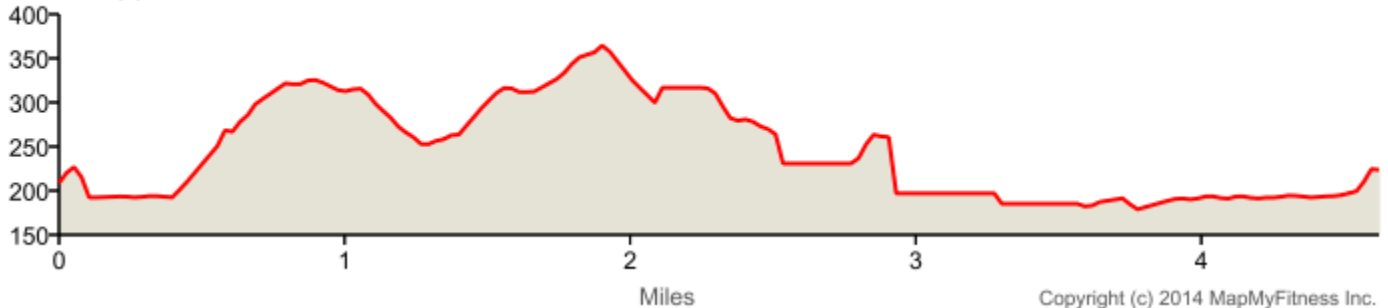

Fullerton Neighborhood Run #3

Distance: 4.62 mi

Elevation: 256.06 ft} (Max: 364.44 ft)

mapmyrun

ELEVATION (ft)

Copyright (c) 2014 MapMyFitness Inc.

	Head south on N Berkeley Ave toward Juanita Cooke Greenbelt Trail	0 mi (+0.13 mi)
	Head east on N Berkeley Ave toward N Lemon St	0.13 mi (+0.26 mi)
	Turn right onto N Lemon St Destination will be on the left	0.39 mi (+0 mi)
	Head north on N Lemon St toward N Berkeley Ave	0.39 mi (+0.2 mi)
	Head east on Cannon Ln toward Frances Ave	0.59 mi (+0.06 mi)
	Head southeast on Cannon Ln toward Frances Ave	0.65 mi (+0 mi)
	Turn left onto Frances Ave	0.65 mi (+0.21 mi)
	Head west on Skyline Dr toward Virginia Rd	0.86 mi (+0.03 mi)
	Head southwest on Skyline Dr toward Virginia Rd	0.89 mi (+0.1 mi)
	Turn right onto Virginia Rd	0.99 mi (+0 mi)
	Head east on Virginia Rd toward Skyline Dr	0.99 mi (+0.13 mi)
	Continue straight onto Sheppard Dr	1.13 mi (+0.02 mi)
	Head south on Sheppard Dr toward Harmony Pl	1.15 mi (+0.12 mi)
	Head west on Sheppard Dr toward Cannon Ln	1.27 mi (+0.09 mi)
	Turn right onto Cannon Ln	1.36 mi (+0 mi)
	Head west on Cannon Ln toward Luanne Ave	1.36 mi (+0.03 mi)
	Head north on Luanne Ave toward Virginia Rd	1.4 mi (+0.23 mi)
	Head east on Skyline Dr toward Sheppard Dr	1.63 mi (+0.29 mi)
	Head southeast on Valle Vista Dr toward Miramar Dr	1.91 mi (+0.17 mi)
	Turn right onto Virginia Rd	2.08 mi (+0 mi)
	Head west on Virginia Rd toward Longview Dr	2.09 mi (+0.18 mi)
	Head southwest on Longview Dr toward Toussau Dr	2.27 mi (+0.27 mi)
	Head east on Harmony Ln toward Valle Vista Dr	2.54 mi (+0.25 mi)