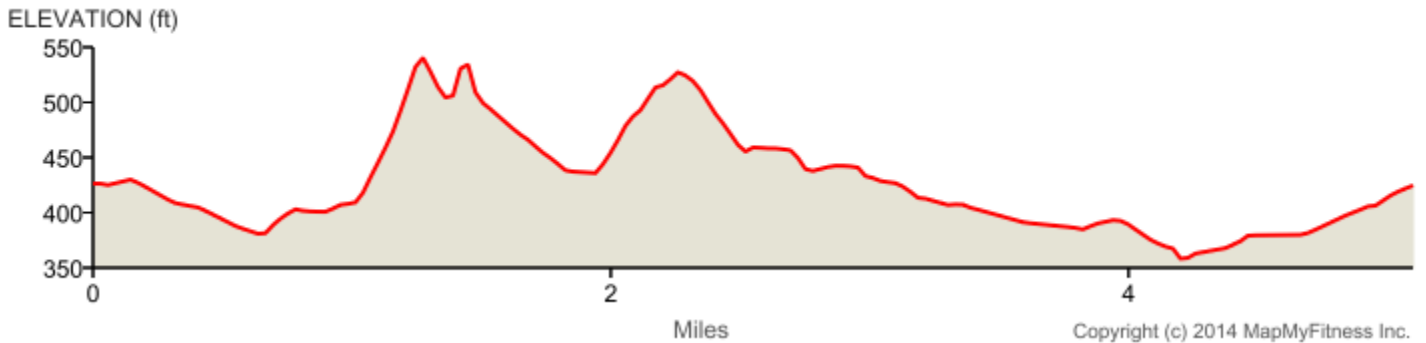

Katie's Run
 Distance: 5.1 mi
 Elevation: 284.33 ft (Max: 540.42 ft)

mapmyrun

	Head north on Berry St toward W Central Ave	0 mi (+0 mi)
	Turn right onto W Central Ave Destination will be on the right	0 mi (+0.71 mi)
	Head east on W Central Ave toward N Brea Blvd	0.72 mi (+0.01 mi)
	Turn left onto N Brea Blvd Destination will be on the right	0.72 mi (+0.3 mi)
	Head northeast on N Brea Blvd toward Canyon Country Rd	1.02 mi (+0.01 mi)
	Turn right onto Canyon Country Rd	1.03 mi (+0.22 mi)
	Head east on Canyon Country Rd toward Stone Canyon Way	1.25 mi (+0 mi)
	Turn right onto Stone Canyon Way	1.25 mi (+0.17 mi)
	Head east on Stone Canyon Way toward Driftwood Ave	1.42 mi (+0 mi)
	Turn right onto Driftwood Ave	1.43 mi (+0.19 mi)
	Turn right onto Skywood St	1.62 mi (+0.05 mi)
	Head east on Skywood St toward Cliffwood Ave	1.67 mi (+0 mi)
	Turn right onto Cliffwood Ave	1.68 mi (+0.16 mi)
	Turn right onto Buttonwood Dr Destination will be on the left	1.83 mi (+0 mi)
	Head east on Buttonwood Dr toward Cliffwood Ave Destination will be on the left	1.84 mi (+0.11 mi)
	Head east on Buttonwood Dr toward Apricot Ave	1.94 mi (+0 mi)
	Turn left onto Apricot Ave	1.95 mi (+0.21 mi)
	Turn left onto Desert Canyon Rd Destination will be on the right	2.16 mi (+0.01 mi)
	Head east on Desert Canyon Rd toward Apricot Ave	2.16 mi (+0.16 mi)
	Head east on Desert Canyon Rd toward Forbes Dr	2.33 mi (+0.01 mi)
	Turn right onto Forbes Dr	2.33 mi (+0.11 mi)
	Turn right onto Balsa Ave Destination will be on the right	2.44 mi (+0.05 mi)
	Head south on Balsa Ave toward Mango St	2.49 mi (+0.03 mi)