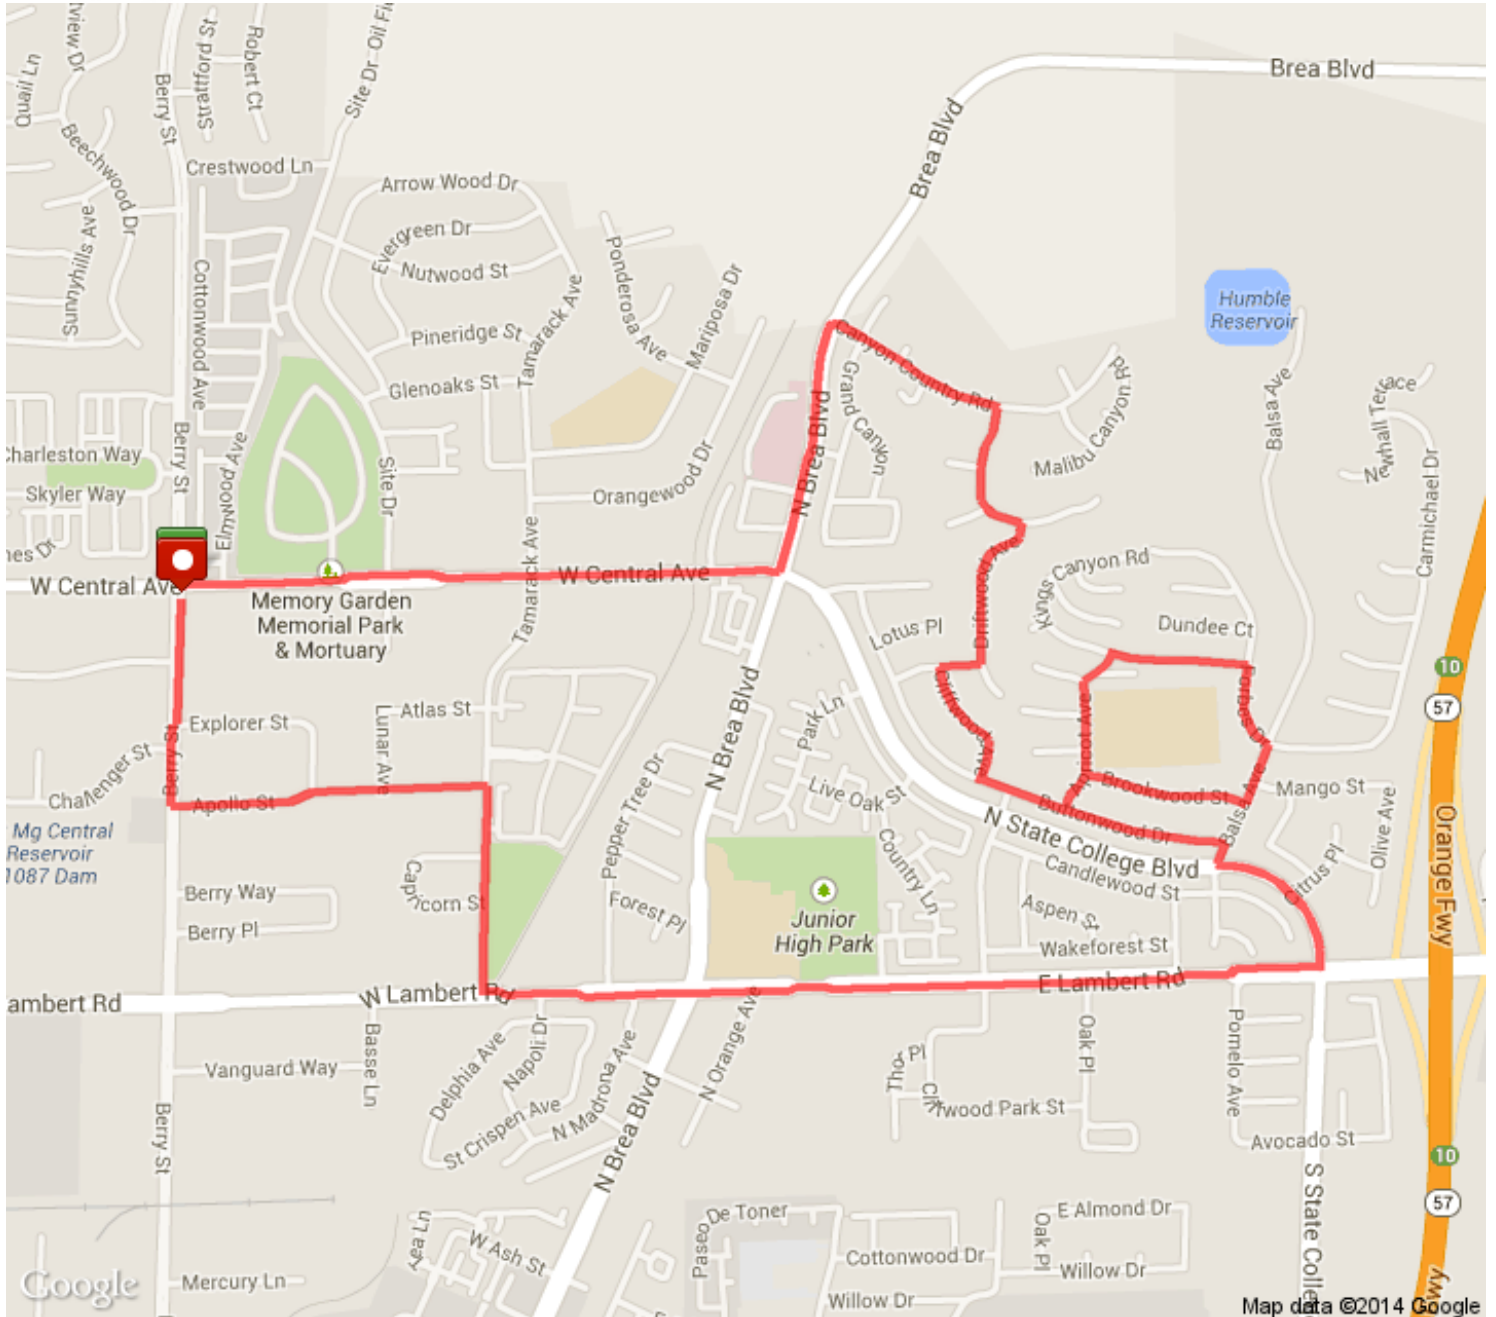

Katie's Run
 Distance: 5.1 mi
 Elevation: 284.33 ft (Max: 540.42 ft)

mapmyrun

	Head north on Berry St toward W Central Ave	0 mi (+0 mi)
	Turn right onto W Central Ave Destination will be on the right	0 mi (+0.71 mi)
	Head east on W Central Ave toward N Brea Blvd	0.72 mi (+0.01 mi)
	Turn left onto N Brea Blvd Destination will be on the right	0.72 mi (+0.3 mi)
	Head northeast on N Brea Blvd toward Canyon Country Rd	1.02 mi (+0.01 mi)
	Turn right onto Canyon Country Rd	1.03 mi (+0.22 mi)
	Head east on Canyon Country Rd toward Stone Canyon Way	1.25 mi (+0 mi)
	Turn right onto Stone Canyon Way	1.25 mi (+0.17 mi)
	Head east on Stone Canyon Way toward Driftwood Ave	1.42 mi (+0 mi)
	Turn right onto Driftwood Ave	1.43 mi (+0.19 mi)
	Turn right onto Skywood St	1.62 mi (+0.05 mi)
	Head east on Skywood St toward Cliffwood Ave	1.67 mi (+0 mi)
	Turn right onto Cliffwood Ave	1.68 mi (+0.16 mi)
	Turn right onto Buttonwood Dr Destination will be on the left	1.83 mi (+0 mi)
	Head east on Buttonwood Dr toward Cliffwood Ave Destination will be on the left	1.84 mi (+0.11 mi)
	Head east on Buttonwood Dr toward Apricot Ave	1.94 mi (+0 mi)
	Turn left onto Apricot Ave	1.95 mi (+0.21 mi)
	Turn left onto Desert Canyon Rd Destination will be on the right	2.16 mi (+0.01 mi)
	Head east on Desert Canyon Rd toward Apricot Ave	2.16 mi (+0.16 mi)
	Head east on Desert Canyon Rd toward Forbes Dr	2.33 mi (+0.01 mi)
	Turn right onto Forbes Dr	2.33 mi (+0.11 mi)
	Turn right onto Balsa Ave Destination will be on the right	2.44 mi (+0.05 mi)
	Head south on Balsa Ave toward Mango St	2.49 mi (+0.03 mi)