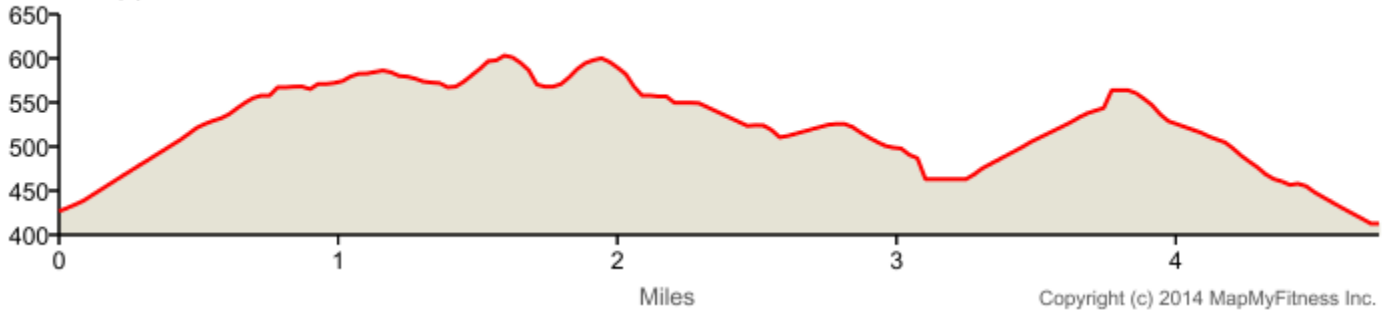

Liz J's Run
 Distance: 4.73 mi
 Elevation: 282.42 ft {Max: 603.15 ft}

mapmyrun

ELEVATION (ft)

Copyright (c) 2014 MapMyFitness Inc.

	Head west on W Central Ave toward Berry St	0 mi (+0 mi)
	Turn right onto Berry St	0 mi (+0.75 mi)
	Head northwest on Northwood Ave toward Jonathan Dr	0.76 mi (+0.07 mi)
	Head north on Jonathan Dr toward Northwood Ave Destination will be on the left	0.83 mi (+0.04 mi)
	Head southeast on W Oakcrest Ave toward Kellen Dr	0.87 mi (+0.05 mi)
	Head northeast on Kellen Dr toward Woodcrest Ave	0.92 mi (+0.06 mi)
	Head northwest on Woodcrest Ave toward Juliet Ct	0.97 mi (+0.2 mi)
	Turn left onto Arthur Dr	1.17 mi (+0 mi)
	Head south on Arthur Dr toward W Oakcrest Ave	1.17 mi (+0.06 mi)
	Head southwest on W Oakcrest Ave toward Old Mill Rd	1.24 mi (+0.04 mi)
	W Oakcrest Ave turns left and becomes Old Mill Rd	1.28 mi (+0.04 mi)
	Head north on Old Mill Rd toward Northwood Ave	1.32 mi (+0 mi)
	Turn left onto Northwood Ave	1.32 mi (+0.1 mi)
	Head east on Northwood Ave toward N Dorothy Dr	1.42 mi (+0 mi)
	Turn left onto N Dorothy Dr Destination will be on the left	1.42 mi (+0.14 mi)
	Head north on N Dorothy Dr toward Woodcrest Ave	1.56 mi (+0 mi)
	Turn left onto Woodcrest Ave Destination will be on the left	1.56 mi (+0.05 mi)
	Head south on Cedarcrest Dr toward Oakcrest Ave	1.61 mi (+0.12 mi)
	Head west on Oakcrest Ave toward Wardman Dr	1.74 mi (+0.04 mi)
	Head north on Wardman Dr toward Birchcrest Ave	1.78 mi (+0.14 mi)
	Continue onto Woodcrest Ave	1.93 mi (+0.16 mi)
	Head west on Woodcrest Ave toward N Puente St	2.09 mi (+0.04 mi)
	Head north on N Puente St toward Midbury St	2.13 mi (+0.06 mi)