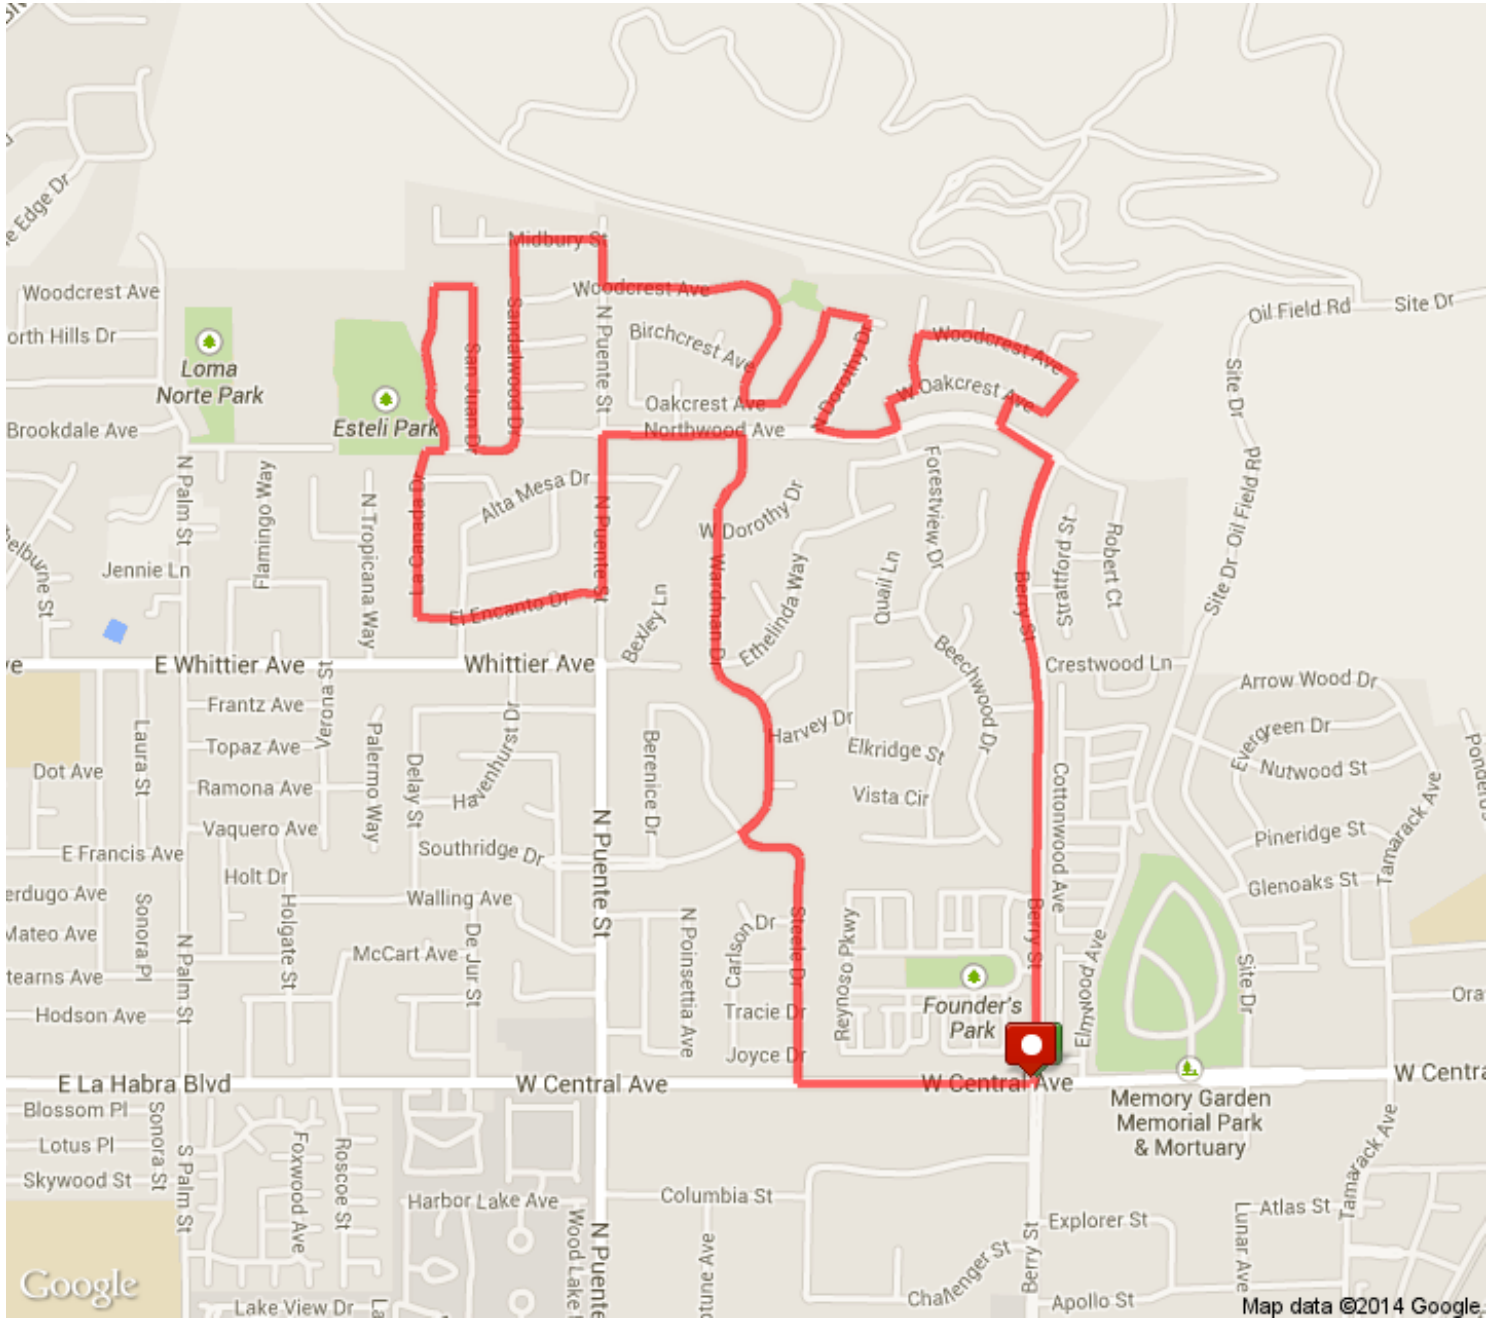

Liz J's Run
 Distance: 4.73 mi
 Elevation: 282.42 ft {Max: 603.15 ft}

mapmyrun

ELEVATION (ft)

Copyright (c) 2014 MapMyFitness Inc.

	Head west on W Central Ave toward Berry St	0 mi (+0 mi)
	Turn right onto Berry St	0 mi (+0.75 mi)
	Head northwest on Northwood Ave toward Jonathan Dr	0.76 mi (+0.07 mi)
	Head north on Jonathan Dr toward Northwood Ave Destination will be on the left	0.83 mi (+0.04 mi)
	Head southeast on W Oakcrest Ave toward Kellen Dr	0.87 mi (+0.05 mi)
	Head northeast on Kellen Dr toward Woodcrest Ave	0.92 mi (+0.06 mi)
	Head northwest on Woodcrest Ave toward Juliet Ct	0.97 mi (+0.2 mi)
	Turn left onto Arthur Dr	1.17 mi (+0 mi)
	Head south on Arthur Dr toward W Oakcrest Ave	1.17 mi (+0.06 mi)
	Head southwest on W Oakcrest Ave toward Old Mill Rd	1.24 mi (+0.04 mi)
	W Oakcrest Ave turns left and becomes Old Mill Rd	1.28 mi (+0.04 mi)
	Head north on Old Mill Rd toward Northwood Ave	1.32 mi (+0 mi)
	Turn left onto Northwood Ave	1.32 mi (+0.1 mi)
	Head east on Northwood Ave toward N Dorothy Dr	1.42 mi (+0 mi)
	Turn left onto N Dorothy Dr Destination will be on the left	1.42 mi (+0.14 mi)
	Head north on N Dorothy Dr toward Woodcrest Ave	1.56 mi (+0 mi)
	Turn left onto Woodcrest Ave Destination will be on the left	1.56 mi (+0.05 mi)
	Head south on Cedarcrest Dr toward Oakcrest Ave	1.61 mi (+0.12 mi)
	Head west on Oakcrest Ave toward Wardman Dr	1.74 mi (+0.04 mi)
	Head north on Wardman Dr toward Birchcrest Ave	1.78 mi (+0.14 mi)
	Continue onto Woodcrest Ave	1.93 mi (+0.16 mi)
	Head west on Woodcrest Ave toward N Puente St	2.09 mi (+0.04 mi)
	Head north on N Puente St toward Midbury St	2.13 mi (+0.06 mi)