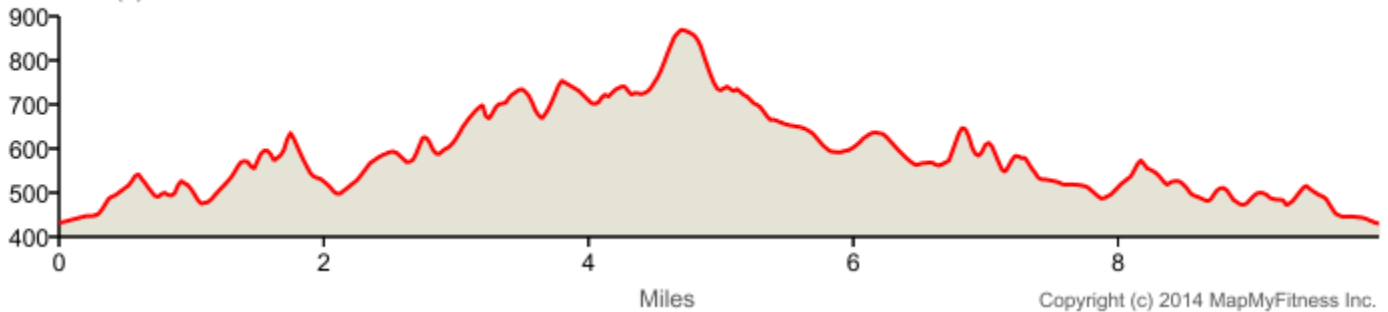

Scott's Trail Run
Distance: 9.97 mi
Elevation: 797.98 ft} (Max: 868.93 ft)

mapmyrun

ELEVATION (ft)

Copyright (c) 2014 MapMyFitness Inc.

 This segment has no directions. 0 mi (+9.97 mi)

 Destination 9.97 mi (+0 mi)

MapMyRun • <http://mapmyrun.com/routes/view/318472417>