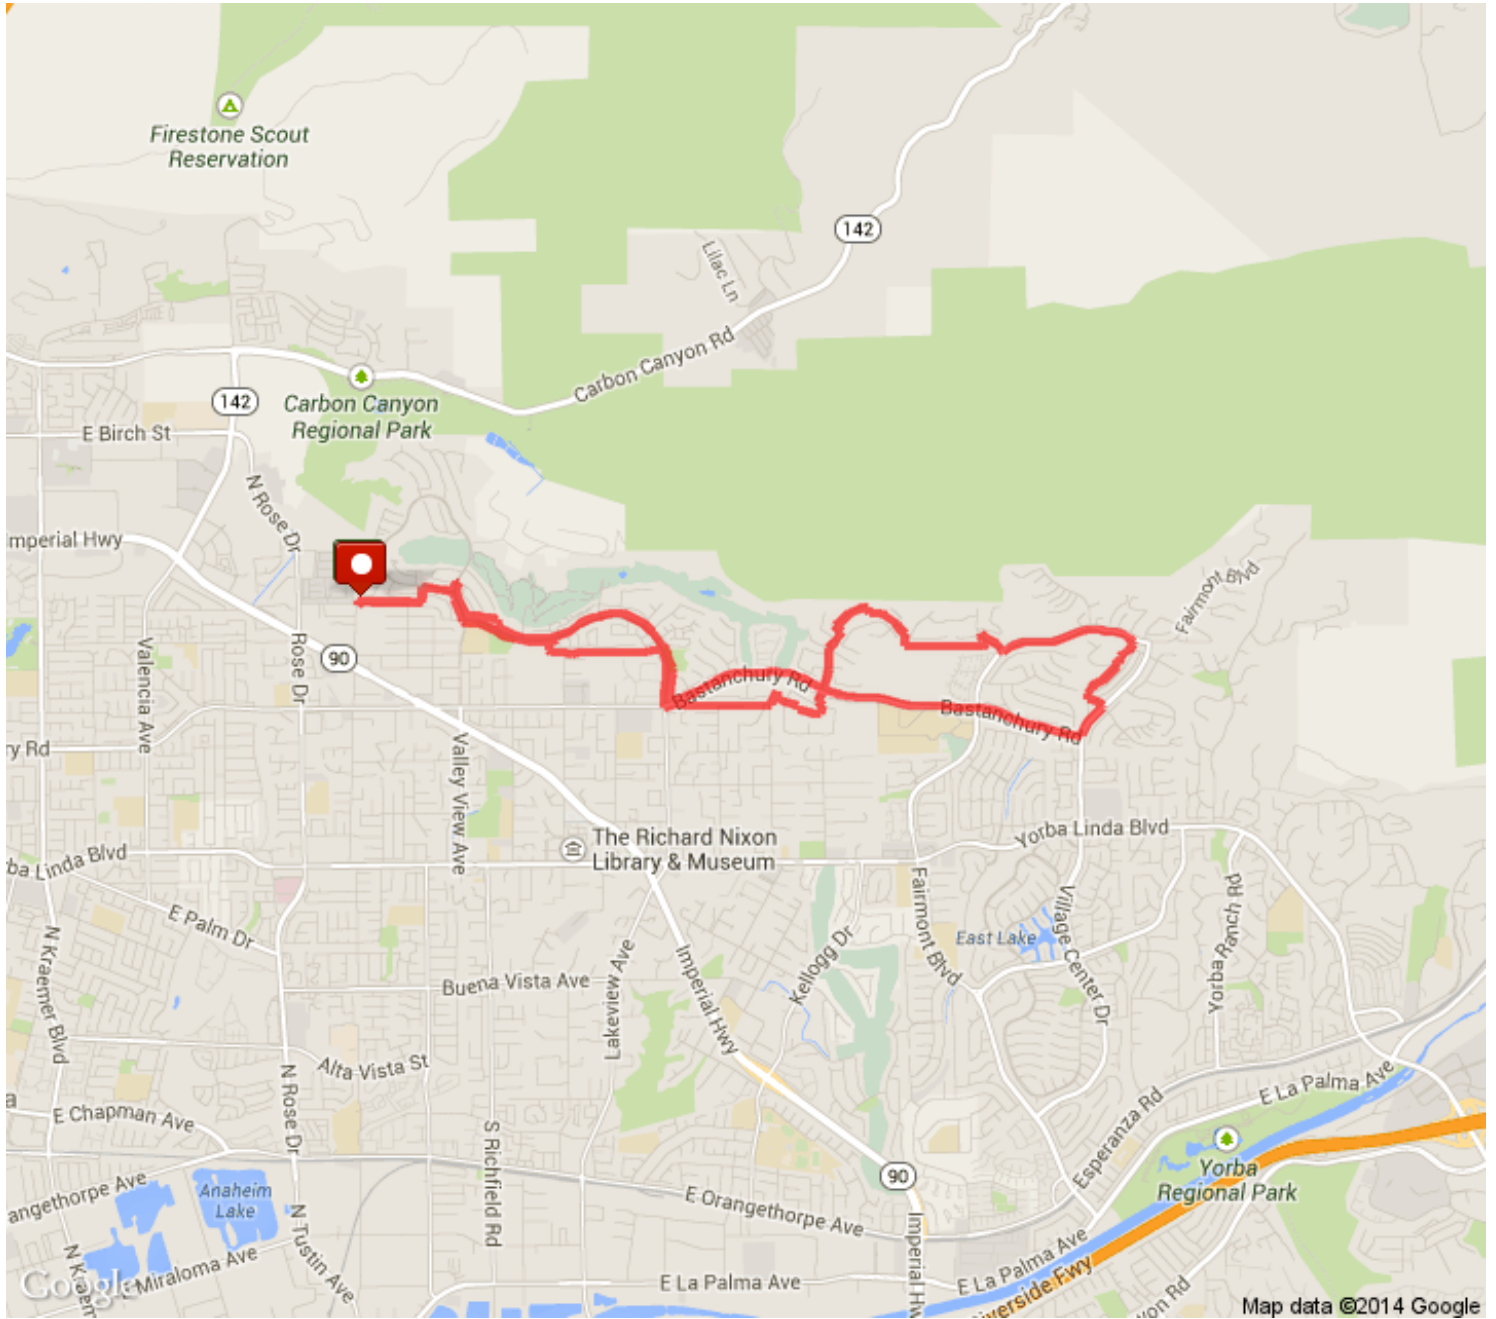

Scott's Trail Run
Distance: 9.97 mi
Elevation: 797.98 ft} (Max: 868.93 ft)

mapmyrun

ELEVATION (ft)

Copyright (c) 2014 MapMyFitness Inc.

 This segment has no directions. 0 mi (+9.97 mi)

 Destination 9.97 mi (+0 mi)

MapMyRun • <http://mapmyrun.com/routes/view/318472417>