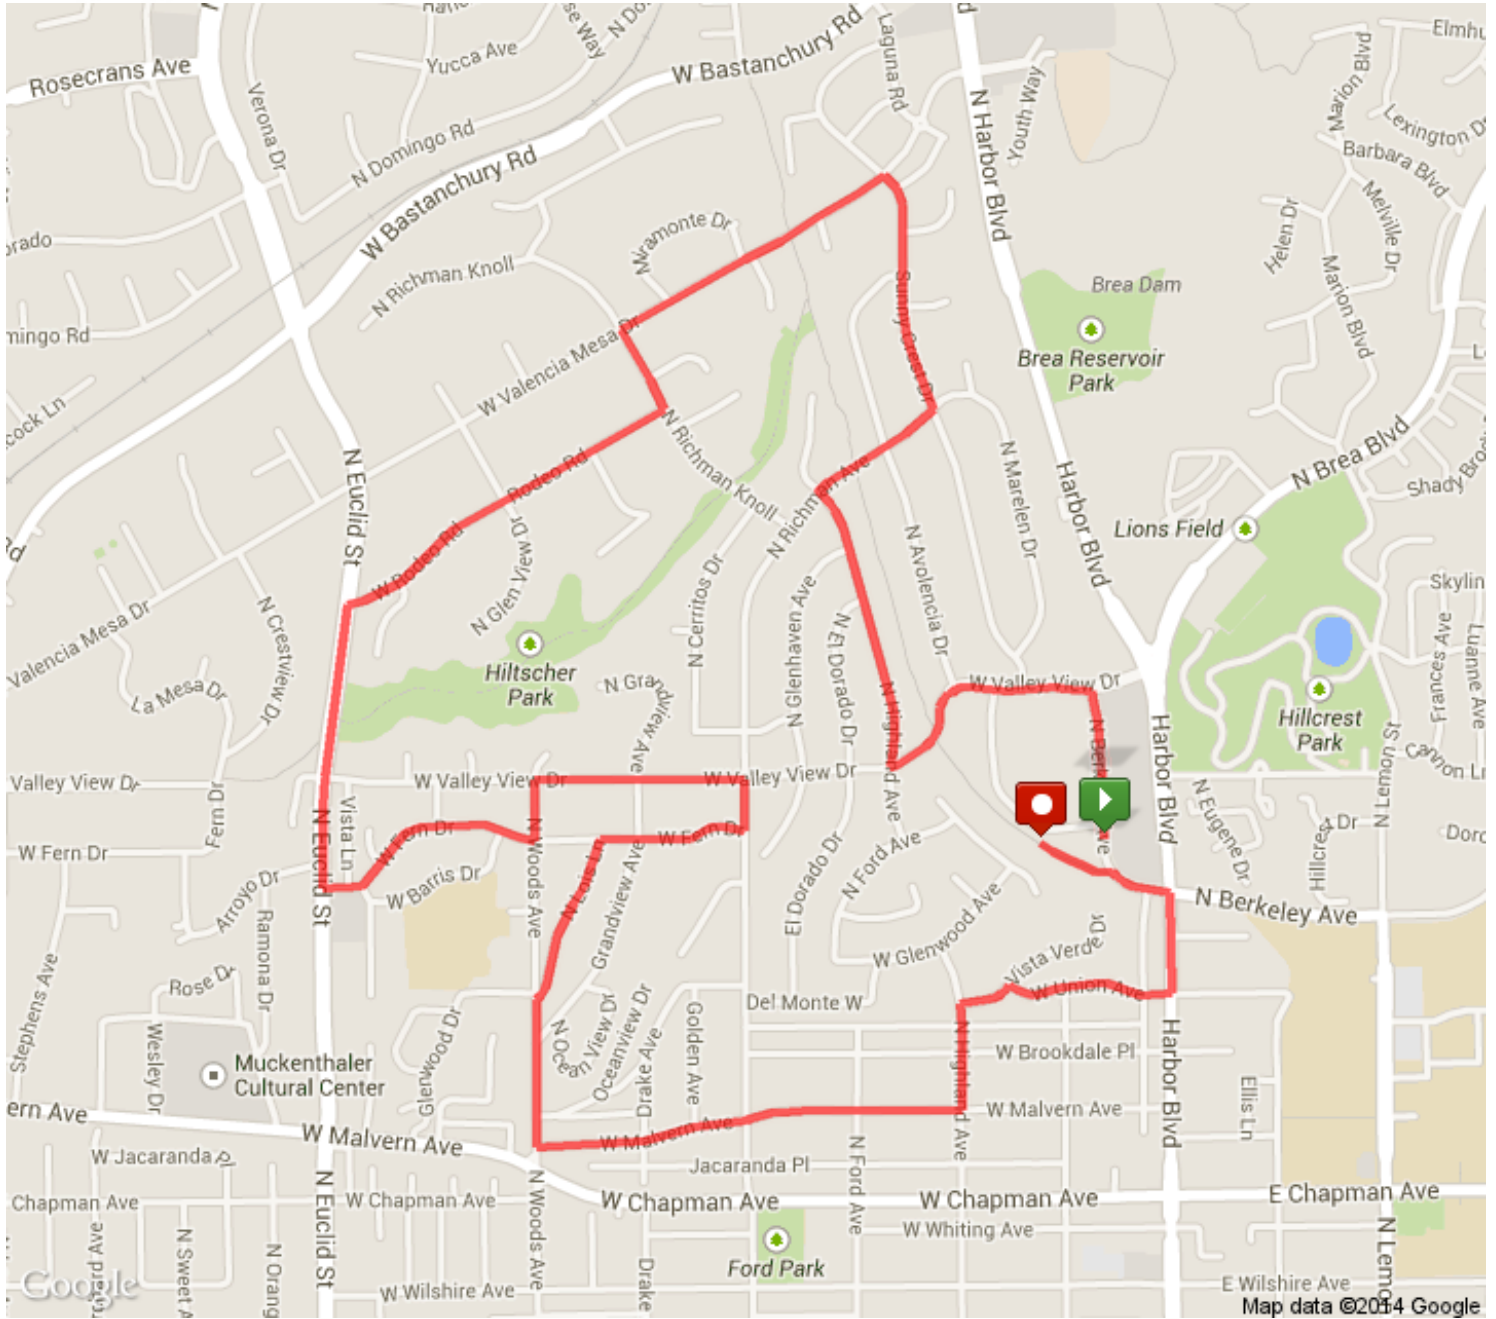

Yeager the Tree Dog Run
Distance: 4.98 mi
Elevation: 194.65 ft {Max: 296.59 ft}

mapmyrun

Copyright (c) 2014 MapMyFitness Inc.

	Head north on N Berkeley Ave toward W Valley View Dr	0 mi (+0.18 mi)
	Head west on W Valley View Dr toward N Avolencia Dr Destination will be on the right	0.18 mi (+0.29 mi)
	Head southwest on W Valley View Dr toward N Highland Ave	0.47 mi (+0 mi)
	Turn right onto N Highland Ave	0.47 mi (+0.35 mi)
	Turn left onto N Richman Ave	0.82 mi (+0 mi)
	Head northeast on N Richman Ave toward N Highland Ave	0.83 mi (+0.17 mi)
	Head north on Sunny Crest Dr toward Johnston Knoll	1 mi (+0.29 mi)
	Head southwest on W Valencia Mesa Dr toward N Peppertree Ln	1.29 mi (+0.36 mi)
	Head southeast on N Richman Knoll toward Rodeo Rd	1.65 mi (+0.11 mi)
	Head southwest on W Rodeo Rd toward La Cresta Pl	1.76 mi (+0.45 mi)
	Head south on N Euclid St toward Hiltcher Park Trail Destination will be on the right	2.21 mi (+0.34 mi)
	Head east on W Fern Dr toward Vista Ln	2.55 mi (+0.29 mi)
	Turn left onto N Woods Ave	2.84 mi (+0 mi)
	Head north on N Woods Ave toward W Valley View Dr	2.85 mi (+0.07 mi)
	Head east on W Valley View Dr toward Grandview Ave	2.92 mi (+0.25 mi)
	Head south on N Richman Ave toward W Fern Dr	3.17 mi (+0.06 mi)
	Turn right onto W Fern Dr	3.23 mi (+0.18 mi)
	Head south on N Lois Ln toward N Woods Ave	3.41 mi (+0.21 mi)
	Head south on N Woods Ave toward Grandview Ave	3.62 mi (+0.18 mi)
	Head east on W Malvern Ave toward Drake Ave	3.8 mi (+0.51 mi)
	Head north on N Highland Ave toward W Brookdale Pl	4.31 mi (+0.13 mi)
	Head east on W Union Ave	4.44 mi (+0.07 mi)