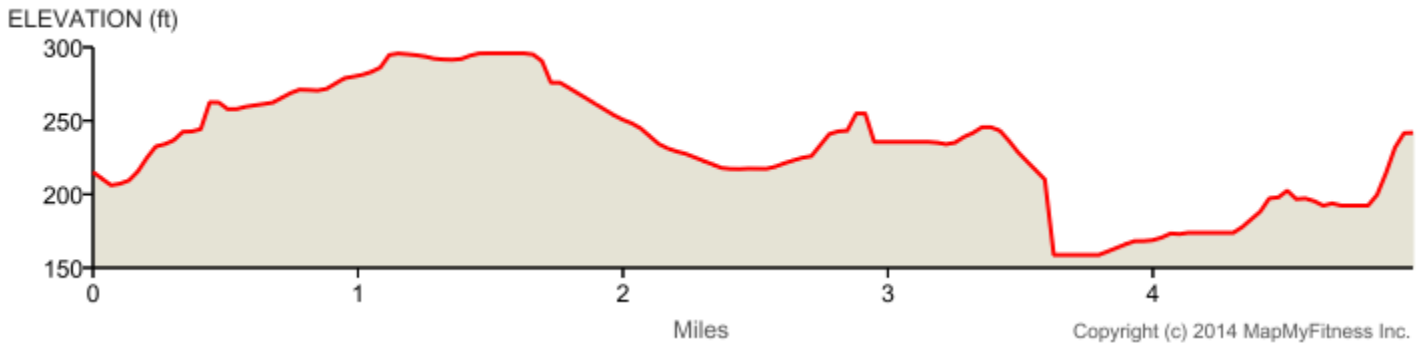

Yeager the Tree Dog Run
Distance: 4.98 mi
Elevation: 194.65 ft {Max: 296.59 ft}

mapmyrun

Copyright (c) 2014 MapMyFitness Inc.

	Head north on N Berkeley Ave toward W Valley View Dr	0 mi (+0.18 mi)
	Head west on W Valley View Dr toward N Avolencia Dr Destination will be on the right	0.18 mi (+0.29 mi)
	Head southwest on W Valley View Dr toward N Highland Ave	0.47 mi (+0 mi)
	Turn right onto N Highland Ave	0.47 mi (+0.35 mi)
	Turn left onto N Richman Ave	0.82 mi (+0 mi)
	Head northeast on N Richman Ave toward N Highland Ave	0.83 mi (+0.17 mi)
	Head north on Sunny Crest Dr toward Johnston Knoll	1 mi (+0.29 mi)
	Head southwest on W Valencia Mesa Dr toward N Peppertree Ln	1.29 mi (+0.36 mi)
	Head southeast on N Richman Knoll toward Rodeo Rd	1.65 mi (+0.11 mi)
	Head southwest on W Rodeo Rd toward La Cresta Pl	1.76 mi (+0.45 mi)
	Head south on N Euclid St toward Hiltcher Park Trail Destination will be on the right	2.21 mi (+0.34 mi)
	Head east on W Fern Dr toward Vista Ln	2.55 mi (+0.29 mi)
	Turn left onto N Woods Ave	2.84 mi (+0 mi)
	Head north on N Woods Ave toward W Valley View Dr	2.85 mi (+0.07 mi)
	Head east on W Valley View Dr toward Grandview Ave	2.92 mi (+0.25 mi)
	Head south on N Richman Ave toward W Fern Dr	3.17 mi (+0.06 mi)
	Turn right onto W Fern Dr	3.23 mi (+0.18 mi)
	Head south on N Lois Ln toward N Woods Ave	3.41 mi (+0.21 mi)
	Head south on N Woods Ave toward Grandview Ave	3.62 mi (+0.18 mi)
	Head east on W Malvern Ave toward Drake Ave	3.8 mi (+0.51 mi)
	Head north on N Highland Ave toward W Brookdale Pl	4.31 mi (+0.13 mi)
	Head east on W Union Ave	4.44 mi (+0.07 mi)