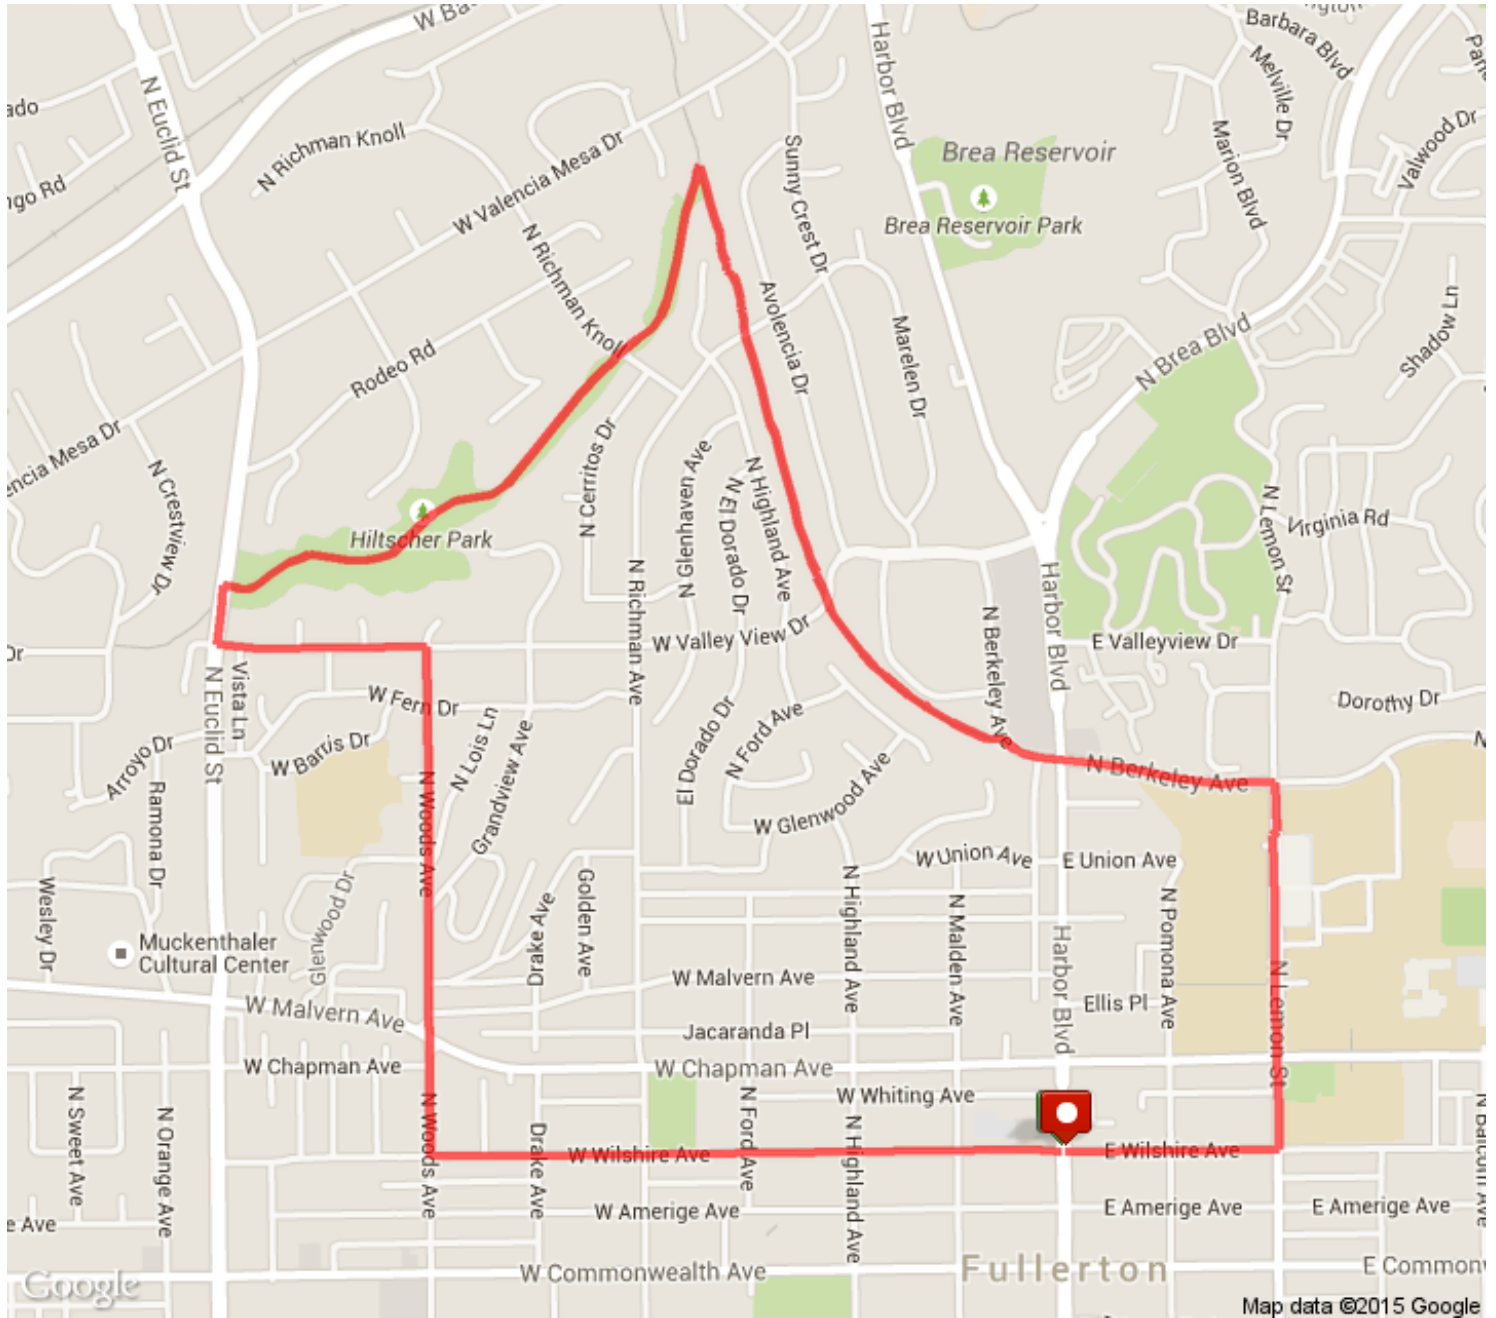

Corrin's Run 4.4 miles  
Distance: 4.4 mi  
Elevation: 174.71 ft (Max: 300.33 ft)

mapmyrun

MapMyRun • <http://mapmyrun.com/routes/view/773825001>