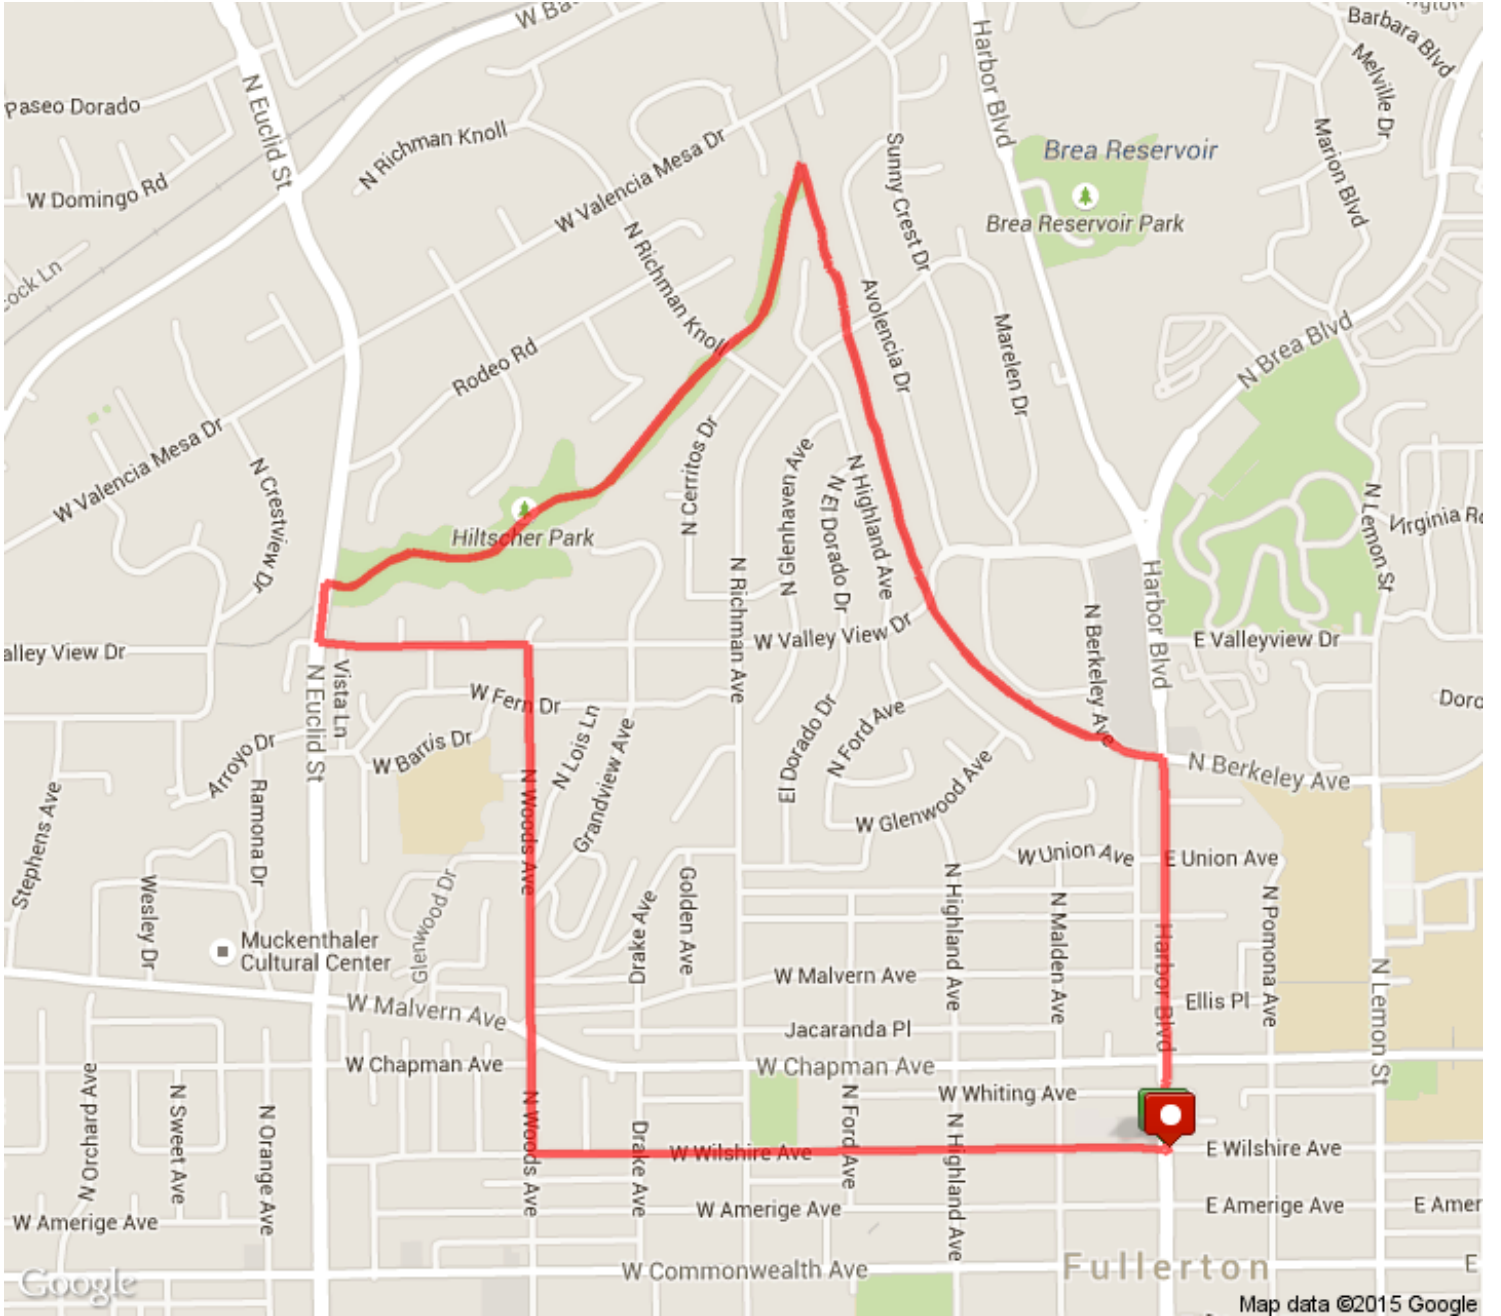

Corrin's Run 3.9 miles
Distance: 3.93 mi
Elevation: 174.25 ft (Max: 300.33 ft)

mapmyrun

MapMyRun • <http://mapmyrun.com/routes/view/773827563>