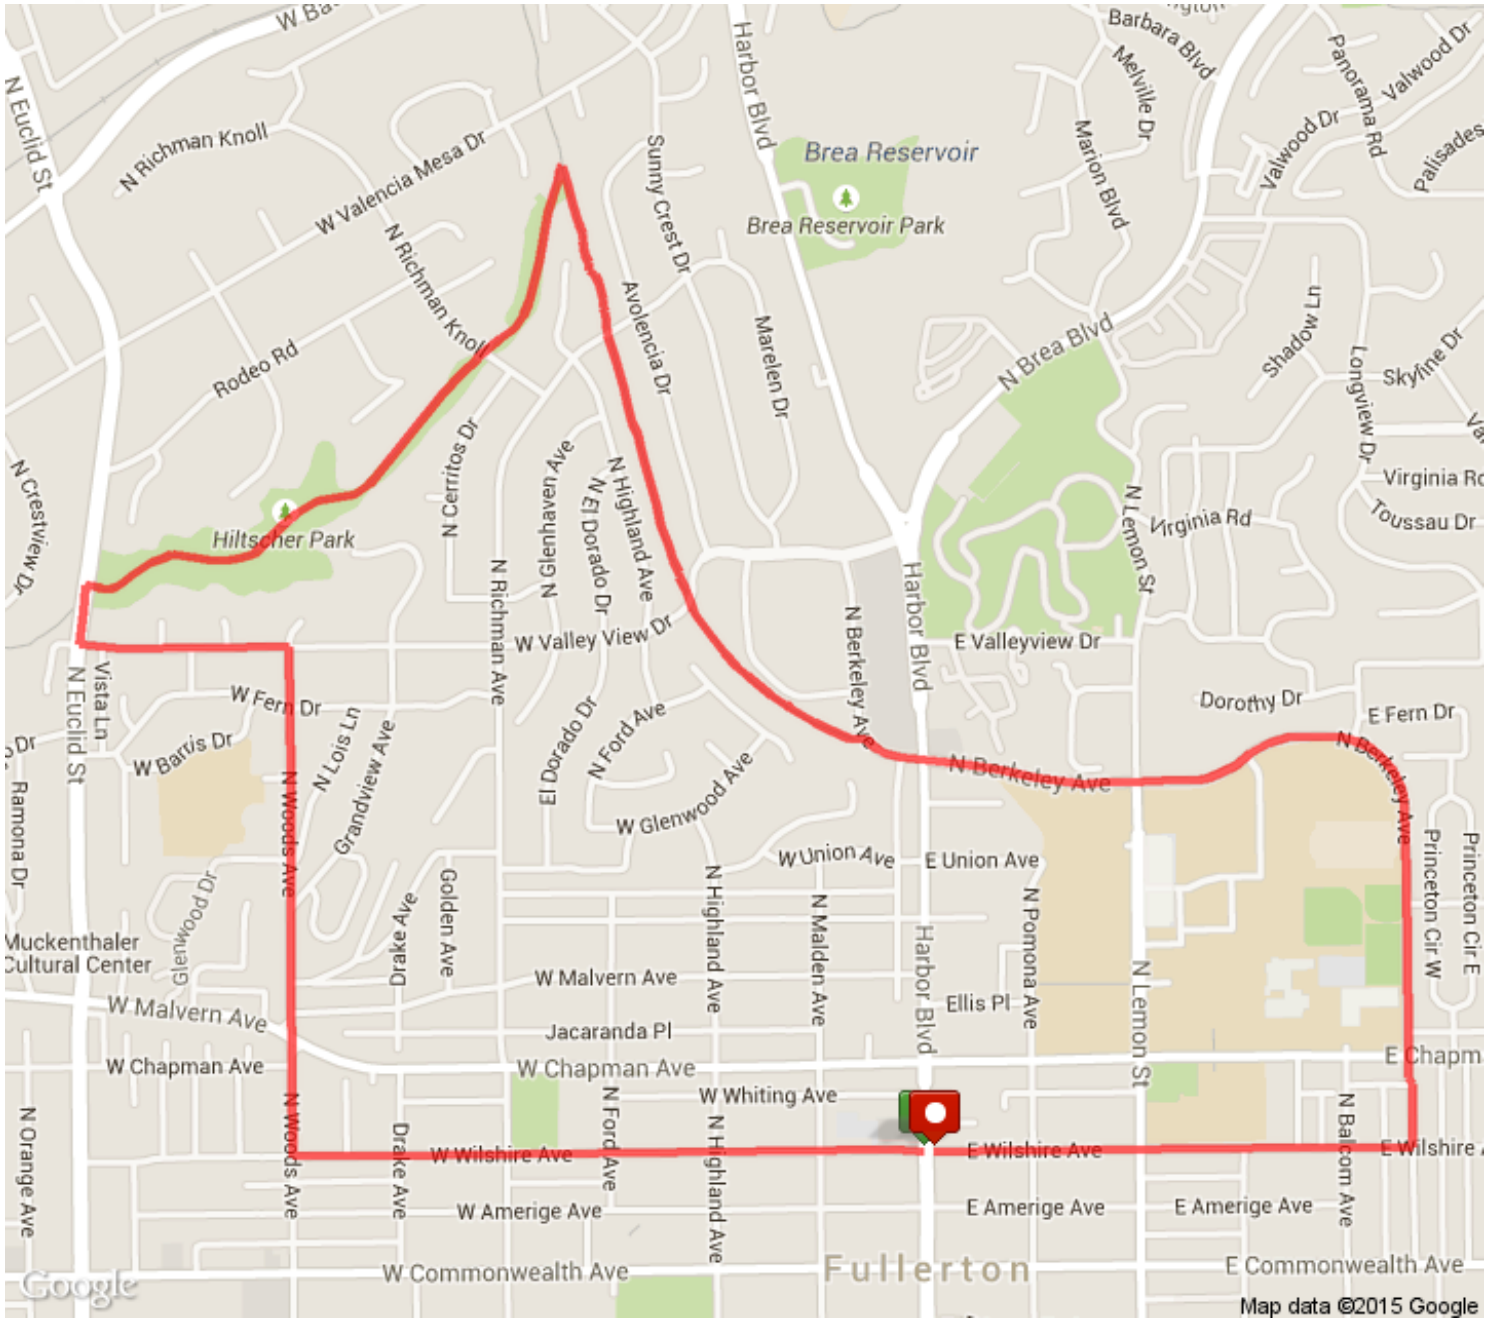

Corrin's Run 5 miles
Distance: 5.07 mi
Elevation: 183.31 ft (Max: 300.33 ft)

mapmyrun

MapMyRun • <http://mapmyrun.com/routes/view/773830513>