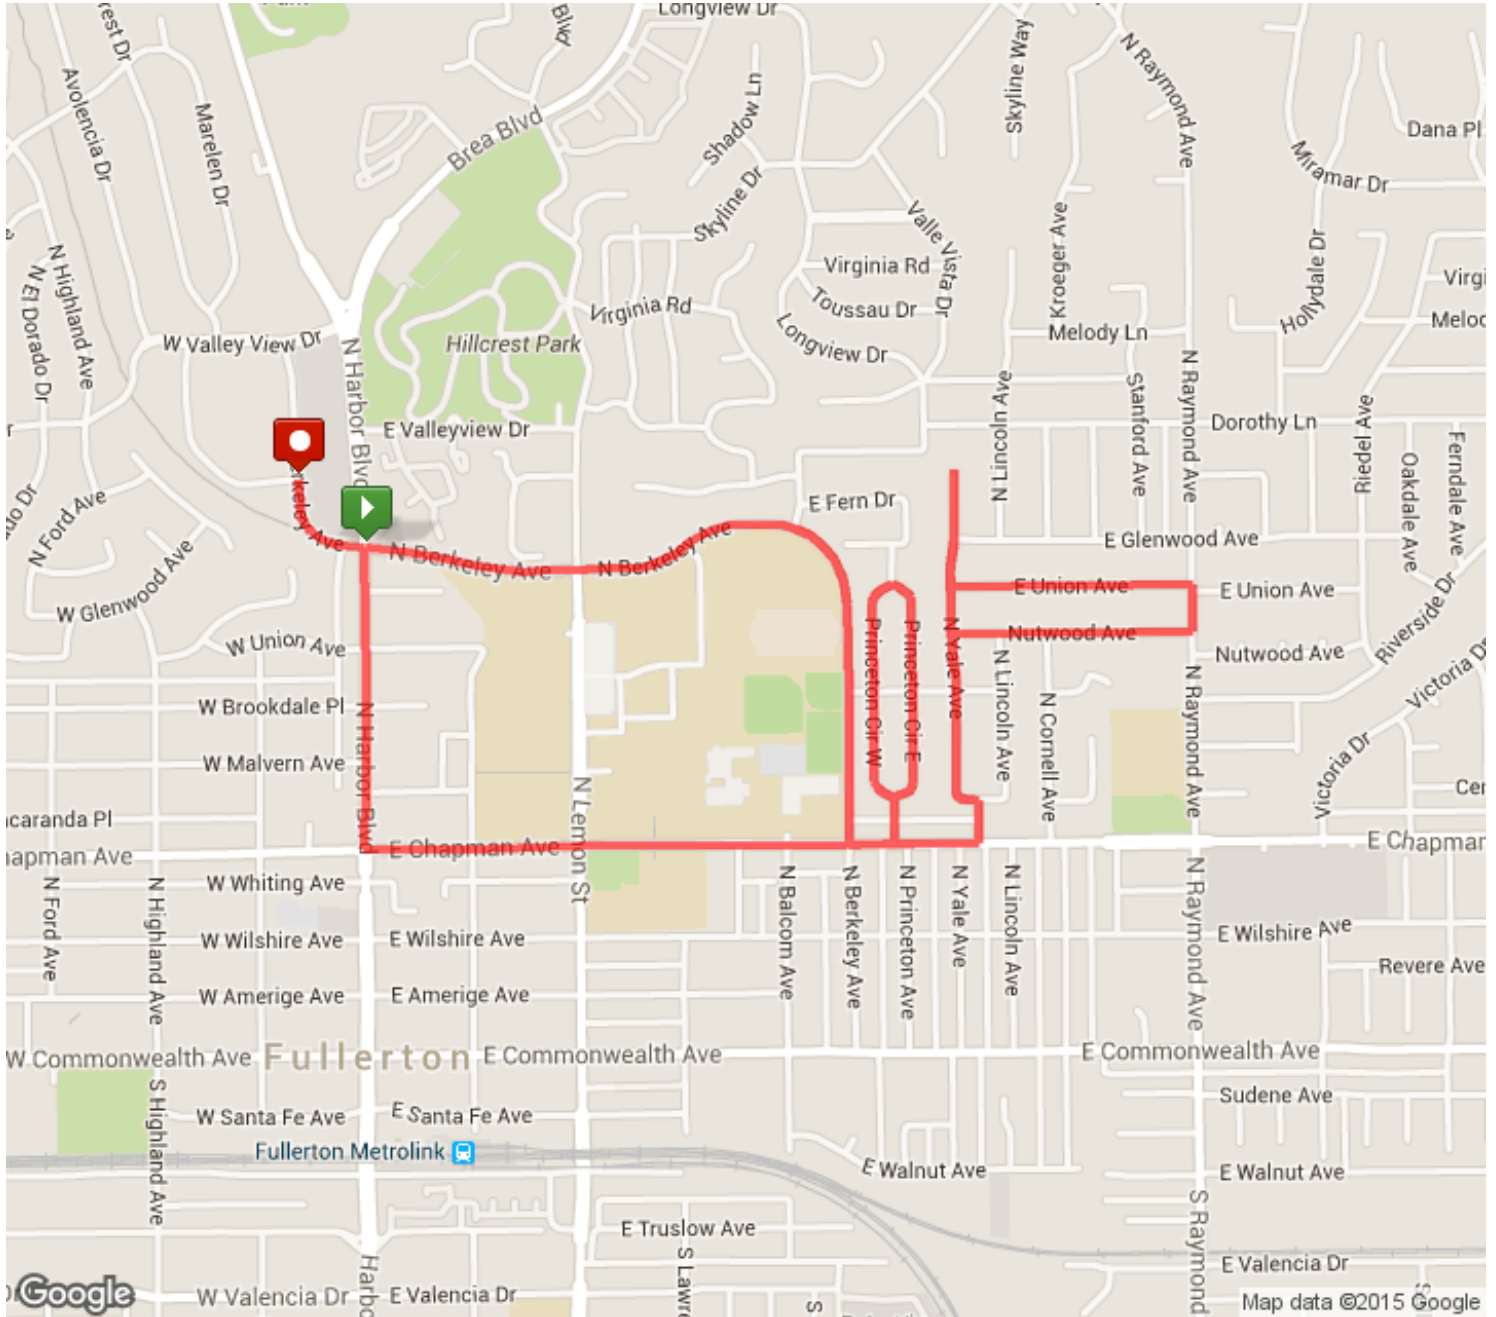

# Sparkle Ball Run - Revised 2015

Distance: 4.52 mi

Elevation: 57.16 ft (Max: 227.66 ft)

mapmyrun

ELEVATION (ft)

Copyright (c) 2015 MapMyFitness Inc.

	Head east on N Berkeley Ave	0 mi (+0.04 mi)
	Head east on N Berkeley Ave toward N Lemon St	0.05 mi (+0.21 mi)
	Turn right onto N Lemon St Destination will be on the left	0.26 mi (+0 mi)
	Head north on N Lemon St toward N Berkeley Ave	0.26 mi (+0 mi)
	Turn right onto N Berkeley Ave	0.26 mi (+0.2 mi)
	Head east on N Berkeley Ave toward N Hornet Way Destination will be on the right	0.46 mi (+0.19 mi)
	Head south on N Berkeley Ave toward E Brookdale Pl	0.66 mi (+0.29 mi)
	Head east on E Chapman Ave toward N Princeton Ave	0.94 mi (+0.06 mi)
	Head north on N Princeton Ave toward Princeton Cir E Destination will be on the right	1 mi (+0.06 mi)
	Head west on Princeton Cir W toward E Brookdale Pl	1.05 mi (+0.04 mi)
	Head north on Princeton Cir W toward E Brookdale Pl Destination will be on the left	1.09 mi (+0.12 mi)
	Head north on Princeton Cir W toward Princeton Ave	1.21 mi (+0.12 mi)
	Head northeast on Princeton Cir W toward Princeton Ave	1.33 mi (+0 mi)
	Turn right onto Princeton Cir E	1.33 mi (+0.04 mi)
	Head south on Princeton Cir E toward E Brookdale Pl	1.37 mi (+0.1 mi)
	Head south on Princeton Cir E toward N Princeton Ave	1.48 mi (+0.13 mi)
	Head west on Princeton Cir E toward N Princeton Ave	1.61 mi (+0 mi)
	Turn left onto N Princeton Ave	1.61 mi (+0.06 mi)
	Turn left onto E Chapman Ave	1.67 mi (+0 mi)
	Head east on E Chapman Ave toward N Princeton Ave	1.67 mi (+0.1 mi)
	Head north on N Yale Ave toward E College Pl	1.77 mi (+0.05 mi)
	Head west on E College Pl toward N Yale Ave	1.82 mi (+0.02 mi)